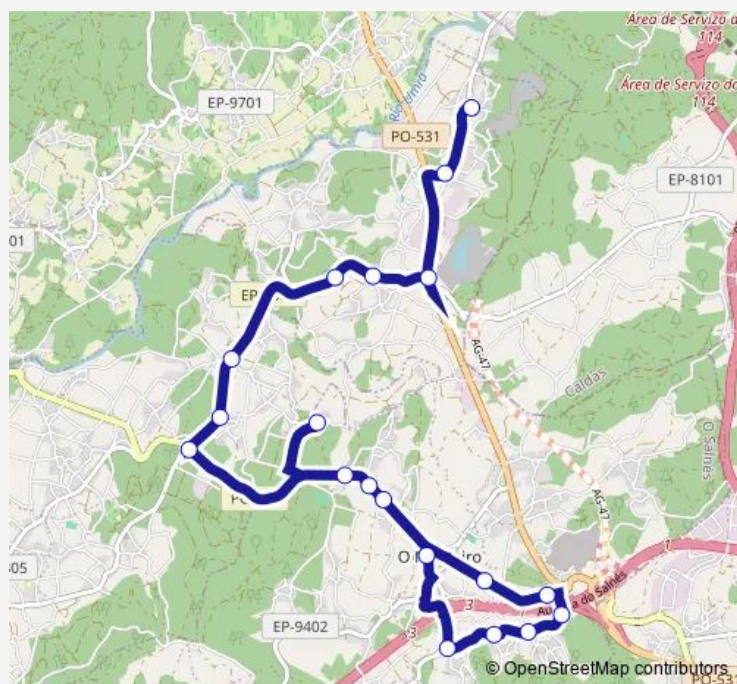

Lantañón

Route schedule

CPI de Mosteiro-Meis — Lantañón

Monday	15:02-18:12
Tuesday	15:47
Wednesday	15:47
Thursday	—
Friday	15:47
Saturday	—
Sunday	—

Route info

Direction: CPI de Mosteiro-Meis

Stops: 19

Trip Duration: 0 hour 49 min