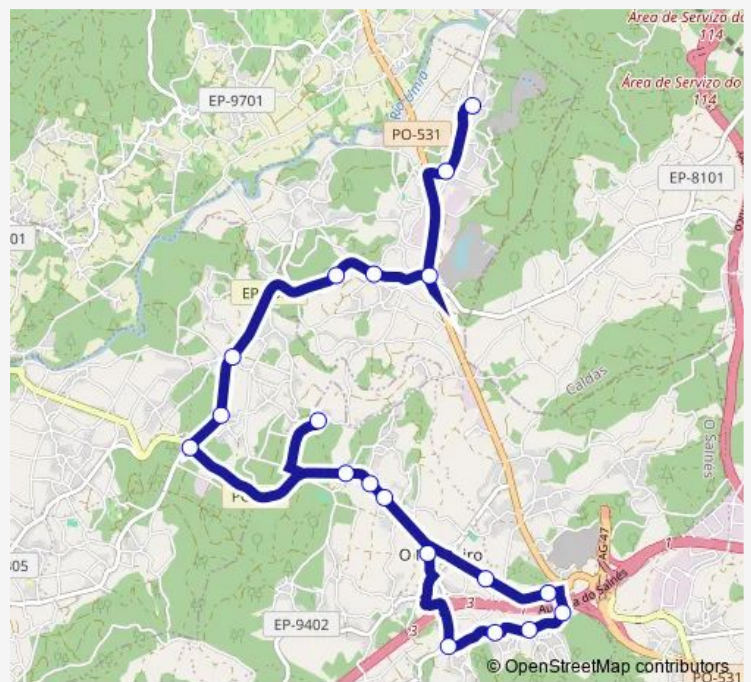

Lantañón

Route schedule

CPI de Mosteiro-Meis — Lantañón

Monday	15:02-18:12
Tuesday	15:47
Wednesday	15:47
Thursday	15:47
Friday	15:47
Saturday	—
Sunday	—

Route info

Direction: CPI de Mosteiro-Meis

Stops: 19

Trip Duration: 0 hour 49 min