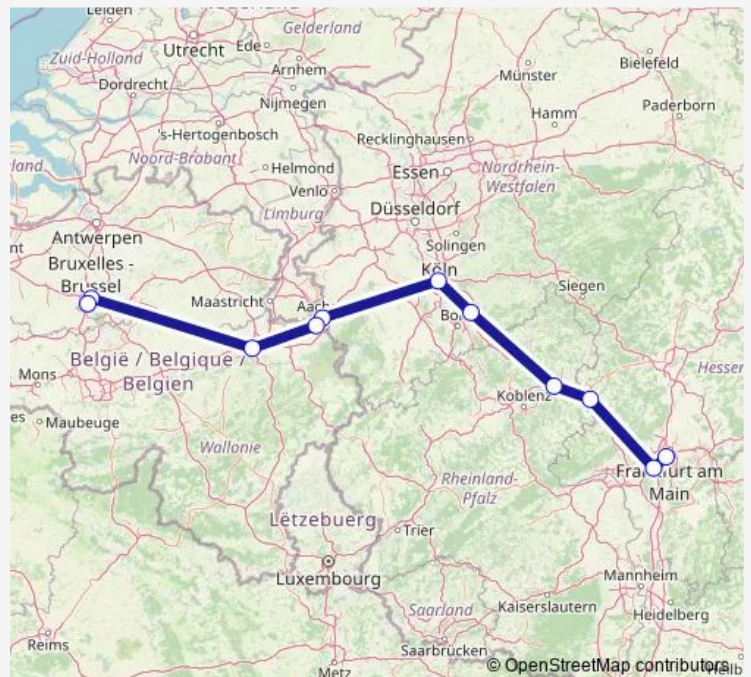

Rail ICE 1118

[Go to website](#)

Direction

Frankfurt(Main)Hbf — Bruxelles Midi

11 stops

[Open route schedule](#)

Frankfurt(Main)Hbf

Frankfurt(M) Flughafen Fernbf

Limburg Süd

Montabaur

Siegburg/Bonn

Köln Hbf

Aachen Hbf

Aachen Süd(Gr)

Liège-Guillemins

Bruxelles-Nord

Saturday —

Sunday 19:57-20:16

Route info

Direction: Frankfurt(Main)Hbf

Stops: 11

Trip Duration: 3 hour 38 min

ICE 1118

ICE 1118 Rail time schedules and route maps are available in an offline PDF at busmaps.com. Use the busmaps.com website to see live bus times, train schedule or subway schedule, and step-by-step directions for all public transit in Brussels