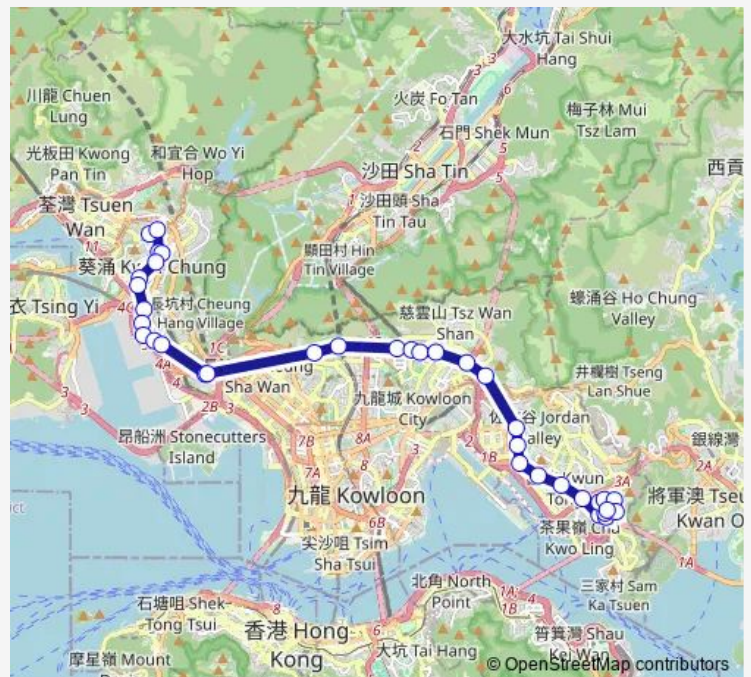

[Kmb] Joint Street

[Kmb] LAI King Station

[Kmb] LOK King House LAI King Estate

[Kmb] Morninghope School

[Kmb] Kwai Chung Hospital

[Kmb] MEI FOO Bbi

[Kmb] JAO Tsung-I Academy

[Ctb] Beacon Heights, Lung Cheung Road[[Kmb] Beacon Heights

[Ctb] Phoenix House, Lung Cheung Road[[Kmb] Phoenix House

Route schedule

[Kmb] Kwai Chung Estate BUS Terminus[[Lwb] Kwai Chung Estate BUS Terminus — [Kmb] Ping Tin

Monday	07:30
Tuesday	07:30
Wednesday	07:30
Thursday	07:30
Friday	07:30
Saturday	—
Sunday	—

Route info

Direction: [Kmb] Kwai Chung Estate BUS Terminus[Lwb] Kwai Chung Estate BUS Terminus

Stops: 36

Trip Duration: 1 hour 8 min

40B — Kwai Chung Estate - Ping Tin

[Ctb] TIN MA Court, Lung Cheung Road[[Kmb] TIN MA Court