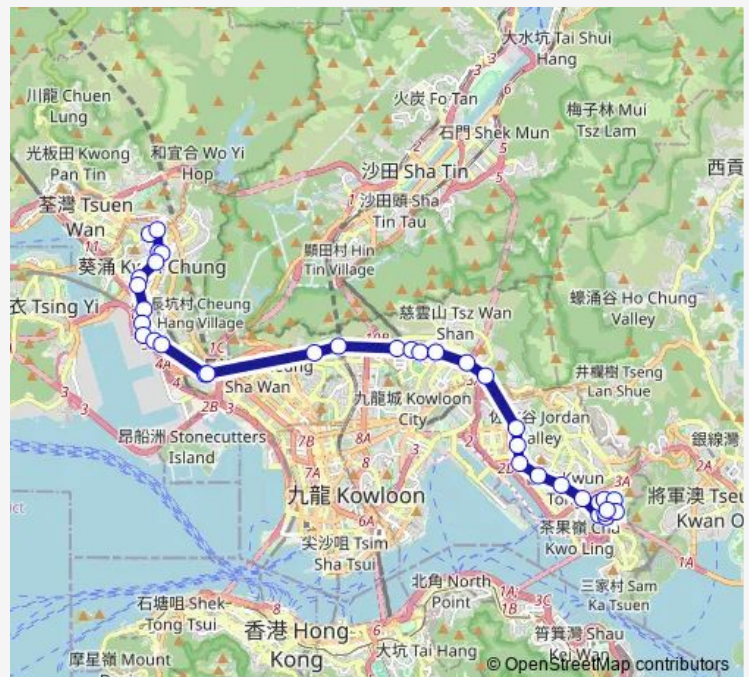

[Kmb] Joint Street

[Kmb] LAI King Station

[Kmb] LOK King House LAI King Estate

[Kmb] Morninghope School

[Kmb] Kwai Chung Hospital

[Kmb] MEI FOO Bbi

[Kmb] JAO Tsung-I Academy

[Ctb] Beacon Heights, Lung Cheung Road[[Kmb] Beacon Heights

[Ctb] Phoenix House, Lung Cheung Road[[Kmb] Phoenix House

Route schedule

[Kmb] Kwai Chung Estate BUS Terminus[[Lwb] Kwai Chung Estate BUS Terminus — [Kmb] Ping Tin

Monday	07:30
Tuesday	07:30
Wednesday	07:30
Thursday	07:30
Friday	07:30
Saturday	—
Sunday	—

Route info

Direction: [Kmb] Kwai Chung Estate BUS Terminus[Lwb] Kwai Chung Estate BUS Terminus

Stops: 36

Trip Duration: 1 hour 2 min

40b — Kwai Chung Estate - Ping Tin

[Ctb] TIN MA Court, Lung Cheung Road[[Kmb] TIN MA Court