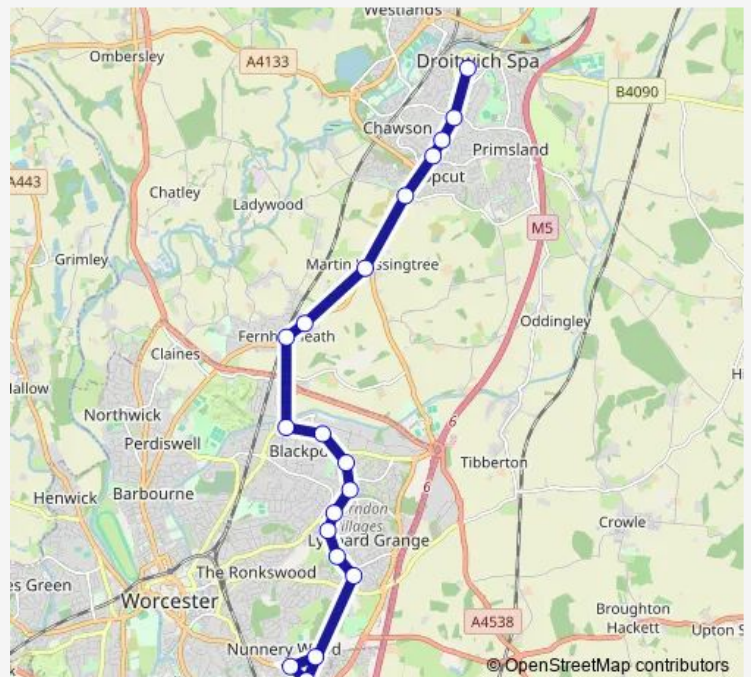

### Route schedule

Ombersley Street East — Sixth Form College

Monday —

Tuesday 07:55

Wednesday 07:55

Thursday 07:55

Friday 07:55

Saturday —

### Route info

Direction: Ombersley Street East

Stops: 19

Trip Duration: 0 hour 40 min

■ S23 — Droitwich - Sixth Form College

**Direction**

Sixth Form College — Victoria Square

19 stops

[Open route schedule](#)

Sixth Form College

Red Hill Traffic Island

Blind College

Hoskyns Avenue

Golf Course

Home Meadow

Middle Hollow Drive