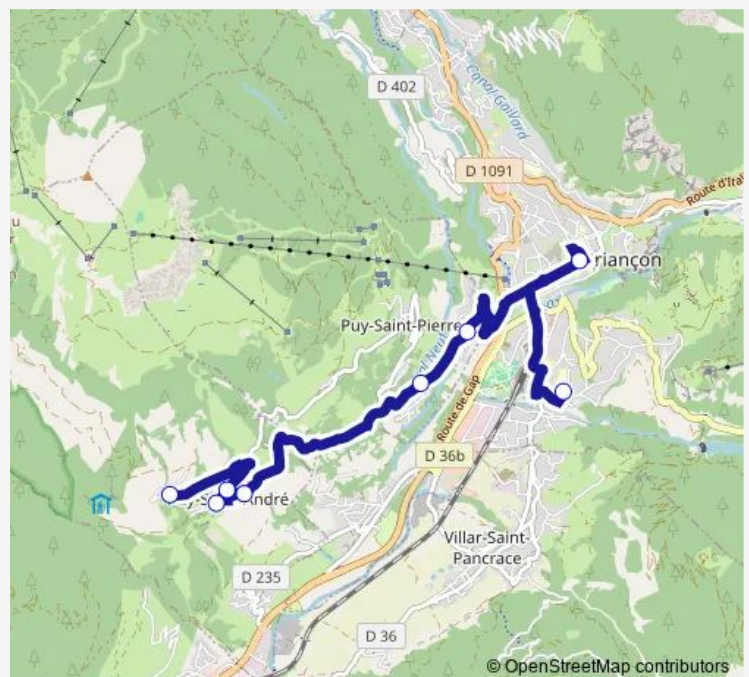

## Route schedule

PUY Saint Andre- PUY Chalvin — Briancon- Théâtre

Monday	07:20
Tuesday	07:20
Wednesday	07:20
Thursday	07:20
Friday	07:20
Saturday	—
Sunday	—

## Route info

Direction: PUY Saint Andre- PUY Chalvin

Stops: 7

Trip Duration: 0 hour 20 min

## Direction

Briancon- Théâtre — PUY Saint Andre- LES Sagnes- Paillard

10 stops

[Open route schedule](#)

Briancon- Théâtre

PUY Saint Pierre- LE Pinet

PUY Saint Pierre- LA Croiza

PUY Saint Pierre- LA Bourelle

### Route info

Direction: PUY Saint Pierre- PUY Richard

Stops: 6

Trip Duration: 0 hour 30 min

**Direction**

PUY Saint Pierre- LA Bouelle — PUY Saint Pierre- LA Croiza

2 stops

[Open route schedule](#)