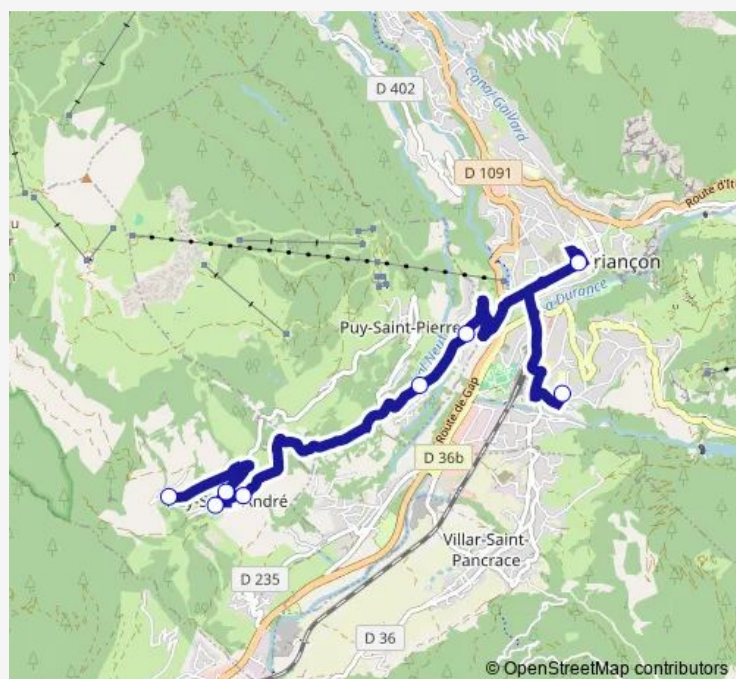

## Route schedule

PUY Saint Andre- PUY Chalvin — Briancon- Théâtre

Monday	07:20
Tuesday	07:20
Wednesday	07:20
Thursday	07:20
Friday	07:20
Saturday	—
Sunday	—

## Route info

Direction: PUY Saint Andre- PUY Chalvin

Stops: 7

Trip Duration: 0 hour 20 min

## Direction

Briancon- Théâtre — PUY Saint Andre- LES Sagnes- Paillard

10 stops

[Open route schedule](#)

Briancon- Théâtre

PUY Saint Pierre- LE Pinet

PUY Saint Pierre- LA Croiza

PUY Saint Pierre- LA Bourelle

### Route info

Direction: PUY Saint Pierre- PUY Richard

Stops: 6

Trip Duration: 0 hour 30 min

**Direction**

PUY Saint Pierre- LA Bouelle — PUY Saint Pierre- LA Croiza

2 stops

[Open route schedule](#)