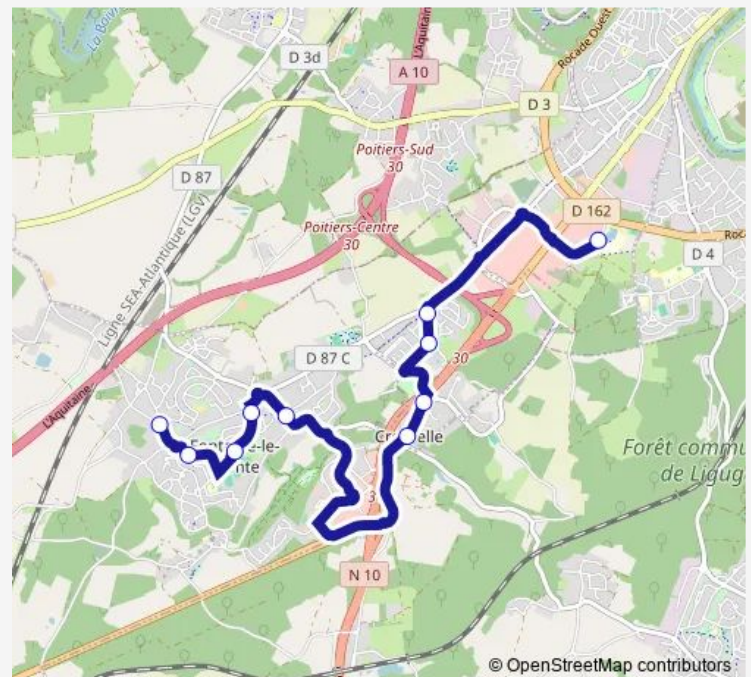

Croutelle les Hauts

Grand Rue

Place d'Ivoy

Balzac

Jupiter

Fontaine Mairie

Baudry

Route de Béruges

Route schedule

Lycée du Bois d'Amour — Route de Béruges

Monday 18:10

Tuesday 18:10

Wednesday 12:10

Thursday 18:10

Friday 18:10

Saturday —

Sunday —

Route info

Direction: Lycée du Bois d'Amour

Stops: 10

Trip Duration: 0 hour 19 min

S23 — Scolaire S23

BusMaps

Direction

Tuesday 07:18

Wednesday 07:18

Thursday 07:18

Friday 07:18

Saturday —

Sunday —

Route info

Direction: Route de Béruges