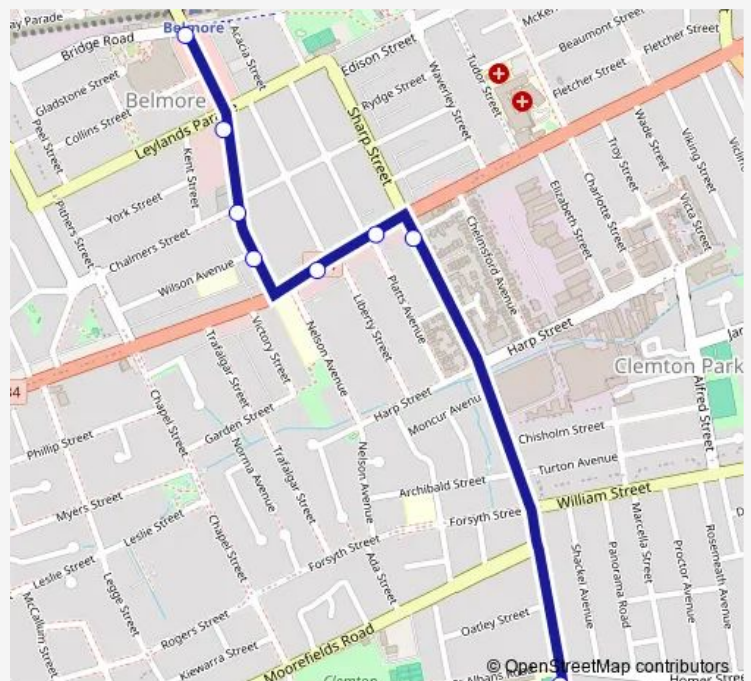

School Bus 622s Kingsgrove North High to Belmore Station

[Go to website](#)

**Direction**

Kingsgrove North High School, Richland St — Belmore Shops, Burwood Rd

9 stops

[Open route schedule](#)

Kingsgrove North High School, Richland St

Kingsgrove North High School, Kingsgrove Rd

Kingsgrove Rd Before Canterbury Rd

Canterbury Rd At Platts Av

Canterbury Rd Opp Drummond St

Burwood Rd After Canterbury Rd

Burwood Rd At Chalmers St

Burwood Rd Before Leylands Pde

Belmore Shops, Burwood Rd

Route schedule

Kingsgrove North High School, Richland St — Belmore Shops, Burwood Rd

|           |       |
|-----------|-------|
| Monday    | 15:10 |
| Tuesday   | 15:10 |
| Wednesday | 14:40 |
| Thursday  | 15:10 |
| Friday    | —     |
| Saturday  | —     |
| Sunday    | —     |

Route info

Direction: Kingsgrove North High School, Richland St

Stops: 9

Trip Duration: 0 hour 10 min

622s — Kingsgrove North High to Belmore Station

622s School Bus time schedules and route maps are available in an offline PDF at [busmaps.com](https://busmaps.com). Use the [busmaps.com](https://busmaps.com) website to see live bus times, train schedule or subway schedule, and step-by-step directions for all public transit in Sydney