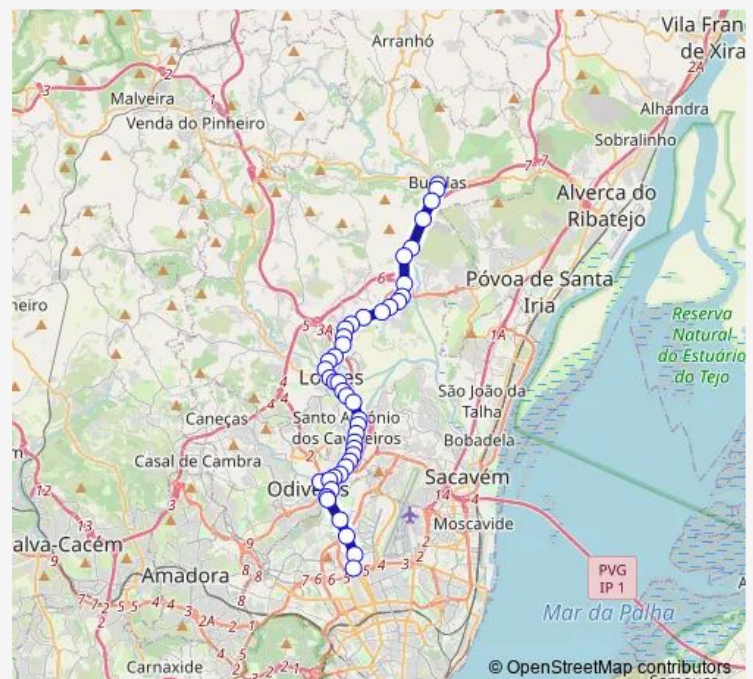

Thursday 07:20

Friday 07:20

Saturday —

Sunday —

Route info

Direction: Bucelas

Stops: 46

Trip Duration: 0 hour 50 min