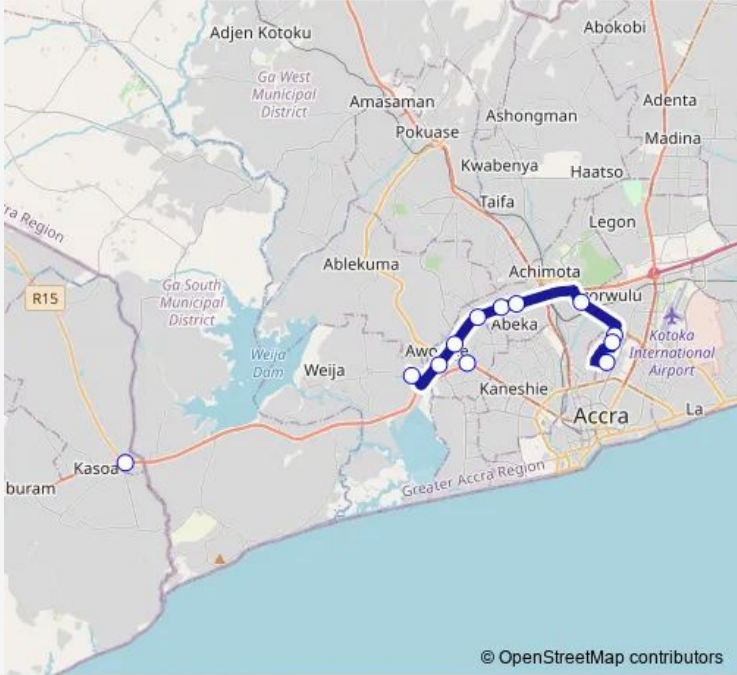

# Bus 406B Mallam Station to Nima Overhead Station

[Go to website](#)

**Direction**  
Terminal Kasoa Station — Terminal Nima Overhead Station

12 stops

[Open route schedule](#)

- Terminal Kasoa Station
- Terminal Odorkor Station
- Terminal Mallam Station
- Water Works 406
- Kwashieman 402
- Nyamekye 2
- Abeka Lapaz Station
- Market 090
- Abelemkpe
- Maamobi Market
- Mcbonalds
- Terminal Nima Overhead Station

**Route schedule**  
Terminal Kasoa Station — Terminal Nima Overhead Station

Monday	12:34
Tuesday	12:34
Wednesday	12:34
Thursday	12:34
Friday	12:34
Saturday	12:34
Sunday	12:34

**Route info**

Direction: Terminal Kasoa Station

Stops: 12

Trip Duration: 2 hour 29 min

406B Bus time schedules and route maps are available in an offline PDF at [busmaps.com](https://busmaps.com). Use the [busmaps.com](https://busmaps.com) website to see live bus times, train schedule or subway schedule, and step-by-step directions for all public transit in Accra