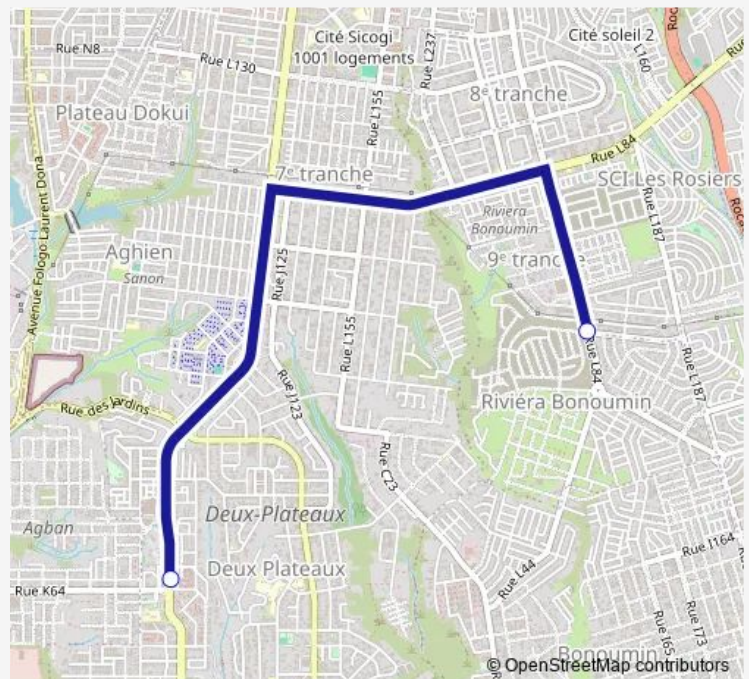

Bus woro woro : 2 Plateaux Mobile ↔ Angré Cnps

[Go to website](#)

Direction

2 Plateaux Mobile — Cnps 9ltranche

2 stops

[Open route schedule](#)

2 Plateaux Mobile

Cnps 9ltranche

Route schedule

2 Plateaux Mobile — Cnps 9ltranche

Monday	06:00
Tuesday	06:00
Wednesday	06:00
Thursday	06:00
Friday	06:00
Saturday	06:00
Sunday	06:00

Route info

Direction: 2 Plateaux Mobile

Stops: 2

Trip Duration: 0 hour 30 min

woro woro : 2 Plateaux Mobile ↔ Angré Cnps

Direction

Cnps 9ltranche — 2 Plateaux Mobile

3 stops

[Open route schedule](#)

Cnps 9ltranche

Sococe 2 Pltx

2 Plateaux Mobile

Route schedule

Cnps 9ltranche — 2 Plateaux Mobile

Monday	06:00
Tuesday	06:00
Wednesday	06:00
Thursday	06:00
Friday	06:00
Saturday	06:00
Sunday	06:00

Route info

Direction: Cnps 9ltranche

Stops: 3

Trip Duration: 0 hour 30 min