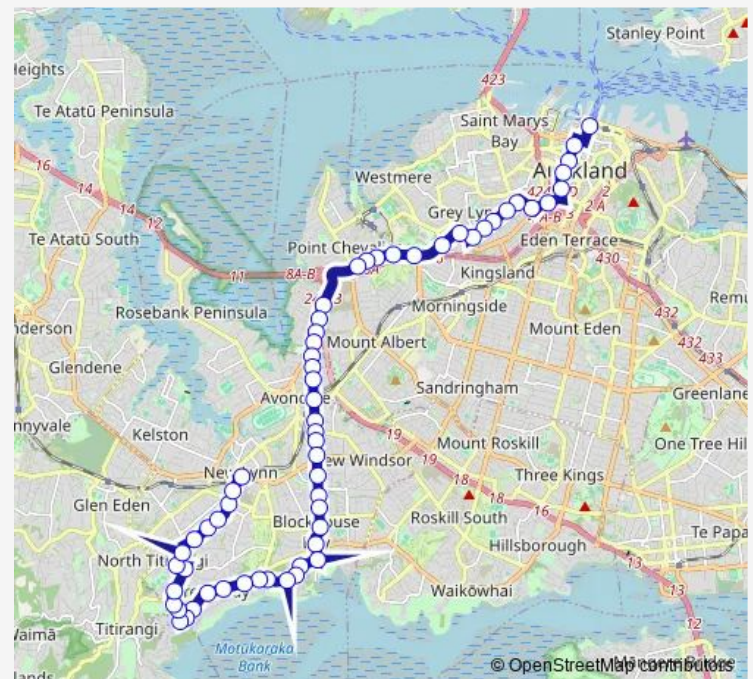

Thursday 05:15-22:15

Friday 05:15-22:15

Saturday 06:15-22:15

Sunday 06:15-22:15

Route info

Direction: Stop C New Lynn

Stops: 61

Trip Duration: 0 hour 54 min

195

Armagh Road

Endeavour Street

Stop A Blockhouse Bay

Stop C Blockhouse Bay

Rathlin Street

Blockhouse Bay Road/Puketea Street

Blockhouse Bay Road/Matata Street

Direction: Stop C Lower Albert

Stops: 60

Trip Duration: 0 hour 57 min

Powell Street

Avondale Islamic Centre

Blockhouse Bay Road/Methuen Road

Chalmers Street

Acton Place