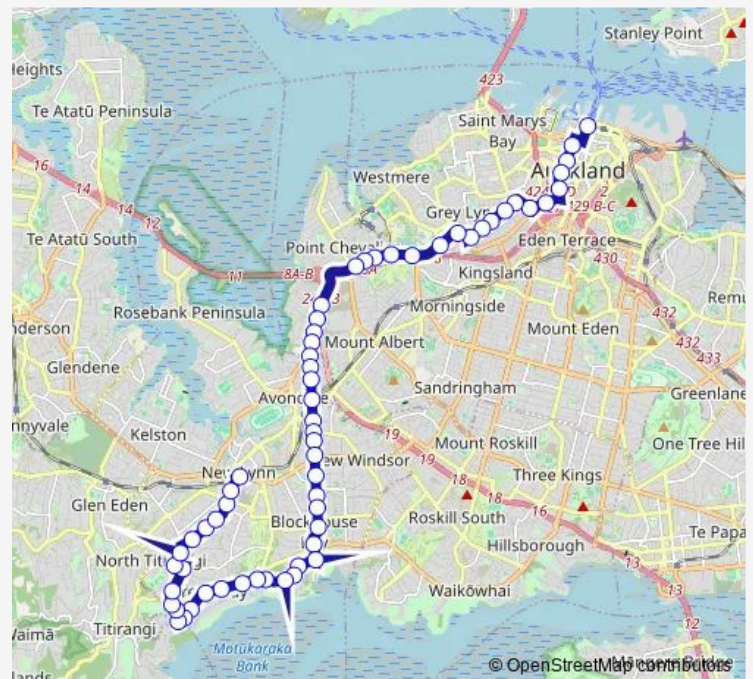

Thursday 05:15-22:15

Friday 05:15-22:15

Saturday 06:15-22:15

Sunday 06:15-22:15

Route info

Direction: Stop C New Lynn

Stops: 61

Trip Duration: 0 hour 50 min

195

Armagh Road

Endeavour Street

Stop A Blockhouse Bay

Stop C Blockhouse Bay

Rathlin Street

Blockhouse Bay Road/Puketea Street

Blockhouse Bay Road/Matata Street

Direction: Stop C Lower Albert

Stops: 60

Trip Duration: 0 hour 52 min

Powell Street

Avondale Islamic Centre

Blockhouse Bay Road/Methuen Road

Chalmers Street

Acton Place