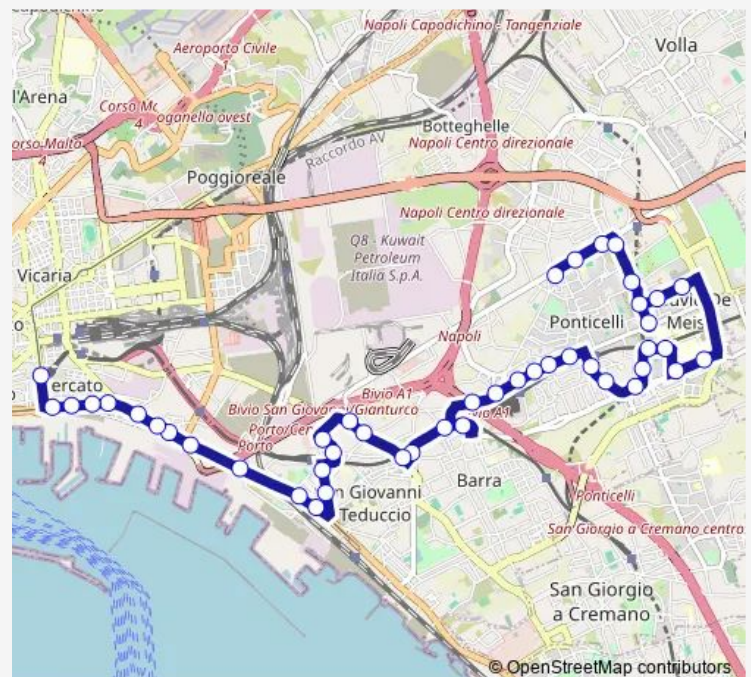

Volpicella

Volpicella

Volpicella

Route schedule

Argine - Stazionamento — Garibaldi - Circumvesuviana

Monday 05:30-22:00

Tuesday 05:30-22:00

Wednesday 05:30-22:00

Thursday 05:30-22:00

Friday 05:30-22:00

Saturday 05:30-20:50

Sunday 06:10-21:40

Route info

Direction: Argine - Stazionamento

Stops: 45

Trip Duration: 0 hour 51 min

Volpicella - Abbeveratoio

Volpicella - Autostrada

Chiaromonte

Cavalcavia Ponticelli - Velotti

Chiaromonte - Figurelle

Repubbliche Marinare - Rione Villa

Repubbliche Marinare - Volpicella

Repubbliche Marinare

Wednesday 06:10-22:47

Thursday 06:10-22:47

Friday 06:10-22:47

Saturday 06:08-21:53

Sunday 06:47-22:32

Route info

Direction: Garibaldi - Circumvesuviana

Stops: 59