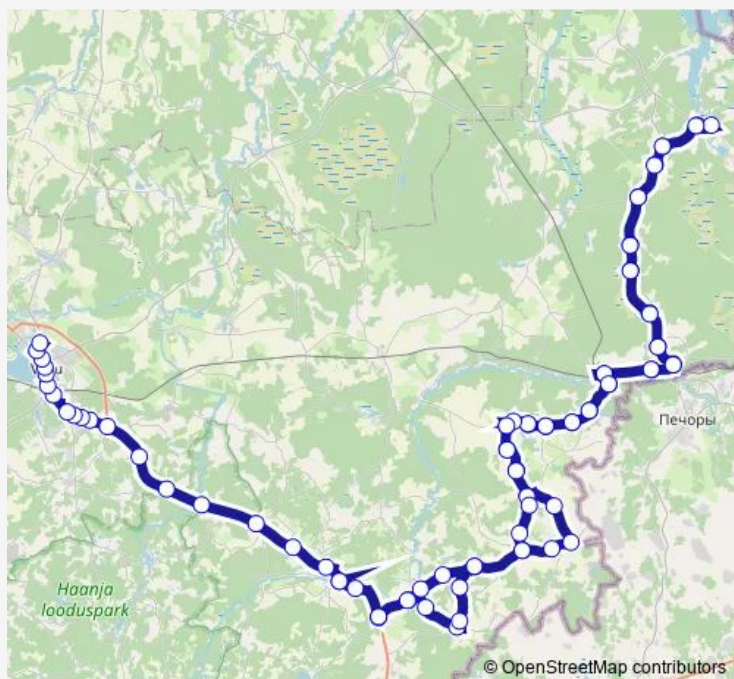

Veski

Route schedule

Vastseliina — Võru bussijaam

Monday	06:54
Tuesday	06:54
Wednesday	06:54
Thursday	06:54
Friday	06:54
Saturday	—
Sunday	—

Route info

Direction: Vastseliina

Stops: 82

Trip Duration: 2 hour 48 min