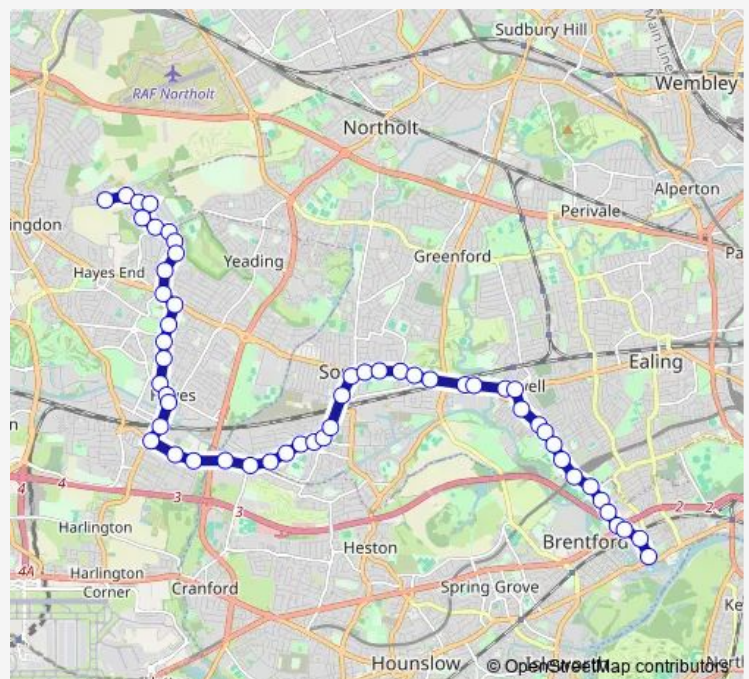

Wednesday 00:10-23:50

Thursday 00:10-23:50

Friday 00:10-23:50

Saturday 00:10-23:50

Sunday 00:10-23:50

Route info

Direction: Brentford County Court

Stops: 53

Trip Duration: 0 hour 53 min

195 — Charville Lane Estate - Hayes - Ealing Hospital - Hanwell - Brentford, County Court **BusMaps**

Southall Broadway

Park Avenue (UB1)

Southall Station

The Green

King Street (UB2)

Montague Way

Derley Road

Brent Road (UB2)

Wentworth Road

Hayes Road / Tesco

Roseville Road

Harold Avenue

Fairey Corner