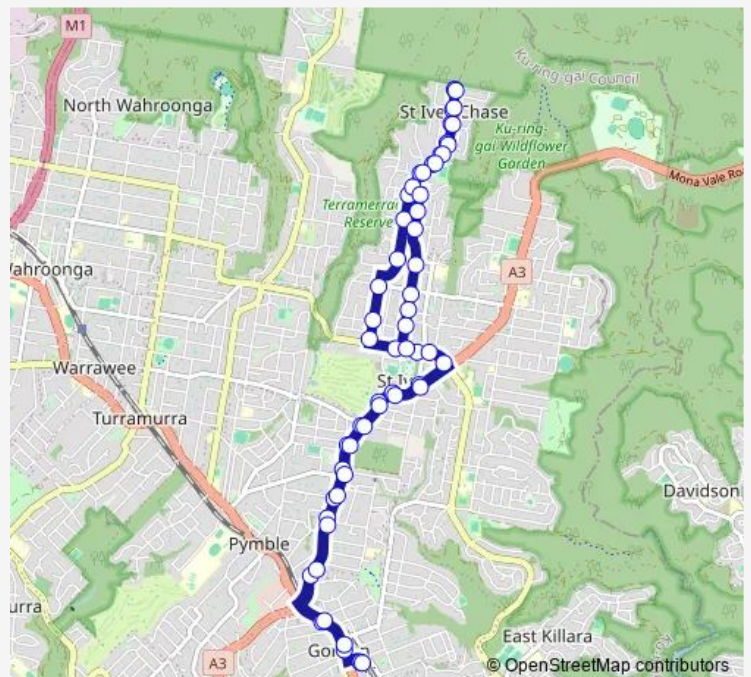

Bus 195 Gordon to St Ives Chase (Loop Service)

[Go to website](#)

**Direction**

Gordon Station, Stand A — Gordon Station, Stand C

57 stops

[Open route schedule](#)

- Gordon Station, Stand A
- Pacific Hwy At Moree St
- Pacific Hwy At Merriwa St
- Mona Vale Rd After Grandview St
- Mona Vale Rd Opp Woodlands Av
- Mona Vale Rd At Hope St
- Mona Vale Rd Opp Vista St
- Mona Vale Rd At Fairway Av
- Mona Vale Rd Before Pentecost Av
- Christ Church St Ives Anglican, Mona Vale Rd
- St Ives Shopping Village, Mona Vale Rd
- Mona Vale Rd At Memorial Av
- Link Rd After Mona Vale Rd
- St Ives Bowling And Recreation Club, Killeaton St
- Killeaton St After Collins Rd
- Carbeen Av After Killeaton St
- Carbeen Av At Bimburra Av
- Carbeen Av At Mudies Rd
- Warrimoo Av At Toolang Rd
- Warrimoo Av Opp Shelby Rd
- St Ives Chase Shopping Centre, Warrimoo Av

Route schedule

Gordon Station, Stand A — Gordon Station, Stand C

Monday	05:30-22:30
Tuesday	05:30-22:30
Wednesday	05:30-22:30
Thursday	05:30-22:30
Friday	05:30-22:30
Saturday	07:10-21:45
Sunday	07:10-21:45

Route info

Direction: Gordon Station, Stand A

Stops: 57

Trip Duration: 0 hour 37 min

195 — Gordon to St Ives Chase (Loop Service)

Warrimoo Av At Awatea Rd

Warrimoo Av Opp Warrimoo Oval

Warrimoo Av Opp Aurora Dr

Warrimoo Av At Aurora Dr

Warrimoo Oval, Warrimoo Av

Warrimoo Av Opp Awatea Rd

Warrimoo Av At Dalton Rd

Collins Rd At Dalton Rd

Collins Rd At David Cl

Collins Rd After Shelby Rd

Collins Rd After Toolang Rd