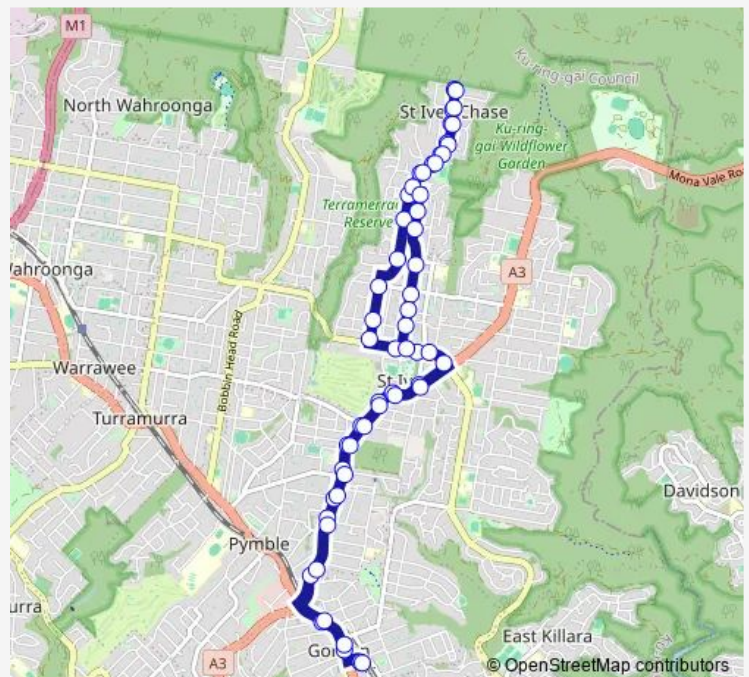

Bus 195 Gordon to St Ives Chase (Loop Service)

[Go to website](#)

**Direction**

Gordon Station, Stand A — Gordon Station, Stand C

57 stops

[Open route schedule](#)

- Gordon Station, Stand A
- Pacific Hwy At Moree St
- Pacific Hwy At Merriwa St
- Mona Vale Rd After Grandview St
- Mona Vale Rd Opp Woodlands Av
- Mona Vale Rd At Hope St
- Mona Vale Rd Opp Vista St
- Mona Vale Rd At Fairway Av
- Mona Vale Rd Before Pentecost Av
- Christ Church St Ives Anglican, Mona Vale Rd
- St Ives Shopping Village, Mona Vale Rd
- Mona Vale Rd At Memorial Av
- Link Rd After Mona Vale Rd
- St Ives Bowling And Recreation Club, Killeaton St
- Killeaton St After Collins Rd
- Carbeen Av After Killeaton St
- Carbeen Av At Bimburra Av
- Carbeen Av At Mudies Rd
- Warrimoo Av At Toolang Rd
- Warrimoo Av Opp Shelby Rd
- St Ives Chase Shopping Centre, Warrimoo Av

Route schedule

Gordon Station, Stand A — Gordon Station, Stand C

Monday	05:30-22:30
Tuesday	05:30-22:30
Wednesday	05:30-22:30
Thursday	05:30-22:30
Friday	05:30-22:30
Saturday	07:10-21:45
Sunday	07:10-21:45

Route info

Direction: Gordon Station, Stand A

Stops: 57

Trip Duration: 0 hour 41 min

195 — Gordon to St Ives Chase (Loop Service)

Warrimoo Av At Awatea Rd

Warrimoo Av Opp Warrimoo Oval

Warrimoo Av Opp Aurora Dr

Warrimoo Av At Aurora Dr

Warrimoo Oval, Warrimoo Av

Warrimoo Av Opp Awatea Rd

Warrimoo Av At Dalton Rd

Collins Rd At Dalton Rd

Collins Rd At David Cl

Collins Rd After Shelby Rd

Collins Rd After Toolang Rd