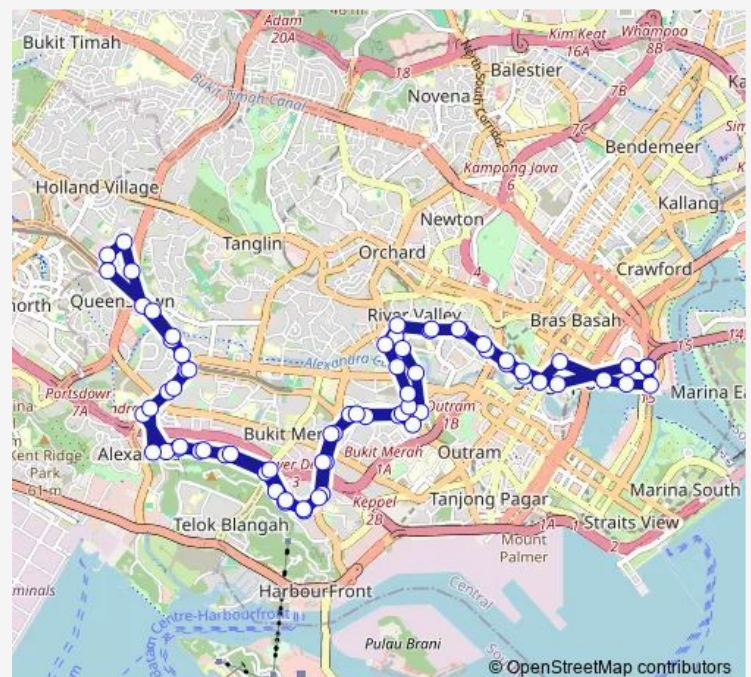

Bus 195

[Go to website](#)

Direction

Marina Ctr Ter — Marina Ctr Ter

71 stops

[Open route schedule](#)

Marina Ctr Ter

AFT S'Pore Flyer

The Float @ Marina Bay

The Esplanade

Aft City Hall Stn Exit B

Opp High St Ctr

Clarke Quay

BEF Fort Canning Stn

UE Sq/Bef Mohd Sultan Rd

BEF KIM YAM Rd

Opp St. Thomas Wk

The Cosmopolitan

The Trillium

Opp Great World City

Grand Copthorne Hotel

Aft Furama Riverfront

Blk 55

Blk 18

Ctrl Green Condo

Opp Tiong Bahru Stn

Blk 25b

Route schedule

Marina Ctr Ter — Marina Ctr Ter

Monday	06:00
Tuesday	06:00
Wednesday	06:00
Thursday	06:00
Friday	06:00
Saturday	06:00
Sunday	06:00

Route info

Direction: Marina Ctr Ter

Stops: 71

Trip Duration: 1 hour 58 min

195

BusMaps