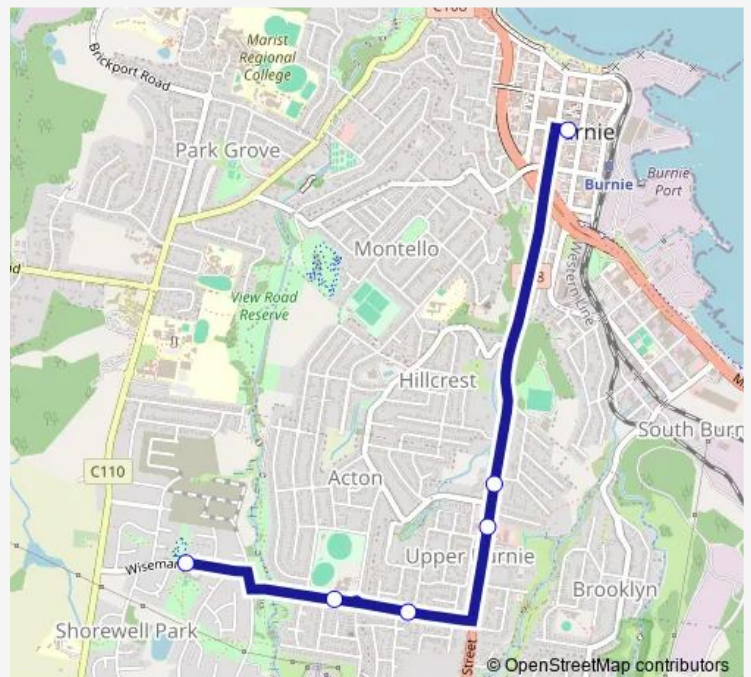

**Bus 195 Acton via Hospital (Loop)**

[Go to website](#)

**Direction**

Stop 16, No.22 Wiseman St — Burnie City Terminus

6 stops

[Open route schedule](#)

Stop 16, No.22 Wiseman St

Thorne St outside Acton Child Centre

Wednesday 07:17-18:33

Thursday 07:17-18:33

Friday 07:17-18:33

Saturday 09:17-18:32

Sunday 09:17-17:17

**Route info**

Direction: Stop 16, No.22 Wiseman St

Stops: 6

Trip Duration: 0 hour 8 min

195 — Acton via Hospital (Loop)

**Direction**

Stop 5, No.20 Futuna Ave — Stop 16, No.22 Wiseman St

8 stops

[Open route schedule](#)

Stop 5, No.20 Futuna Ave

Stop 4, No.2 Futuna Ave

## Route info

Direction: Stop 5, No.20 Futuna Ave

Stops: 8

Trip Duration: 0 hour 7 min