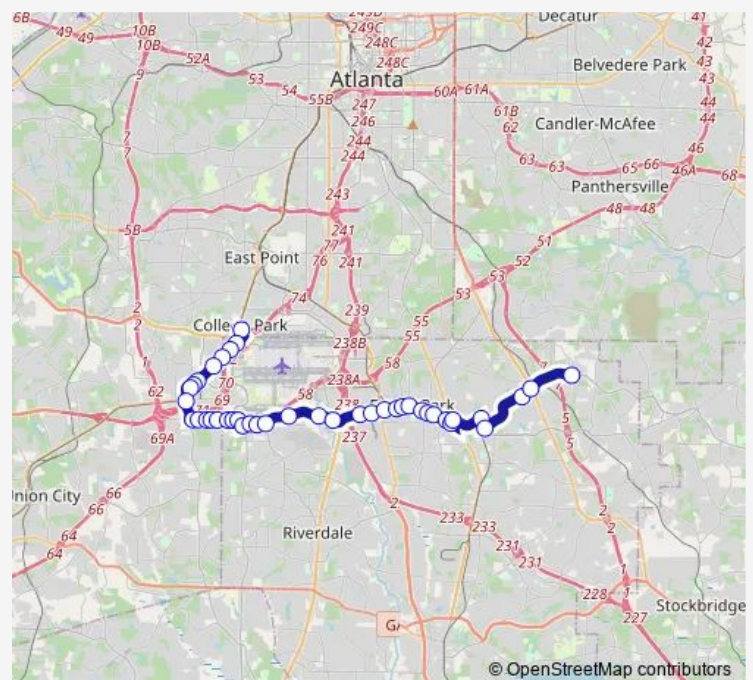

### Route schedule

ANVIL BLOCK RD @ S PARK BLVD — COLLEGE PARK STATION - SOUTH LOOP

Monday 05:27-23:31

Tuesday 05:27-23:31

Wednesday 05:27-23:31

Thursday 05:27-23:31

Friday 05:27-23:31

Saturday 06:27-23:31

### Route info

Direction: ANVIL BLOCK RD @ S PARK BLVD

Stops: 50

Trip Duration: 0 hour 48 min

195 — Forest Parkway

FOREST PKWY @ GEORGIA AVE

FOREST PKWY @ HALE RD

FOREST PKWY @ OLD DIXIE RD