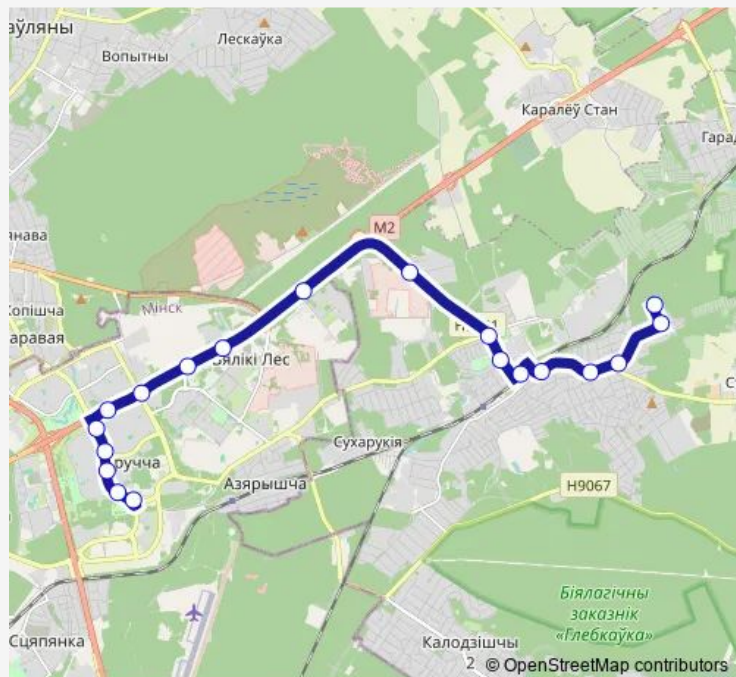

### Route schedule

ДС Уручье-2 — МТЗ Калодзішчы

Monday	05:11-00:18 <sup>+1</sup>
Tuesday	05:11-00:18 <sup>+1</sup>
Wednesday	05:11-00:18 <sup>+1</sup>
Thursday	05:11-00:18 <sup>+1</sup>
Friday	05:11-00:18 <sup>+1</sup>
Saturday	05:30-23:50
Sunday	05:30-23:50

### Route info

Direction: ДС Уручье-2

Stops: 19

Trip Duration: 0 hour 42 min

195