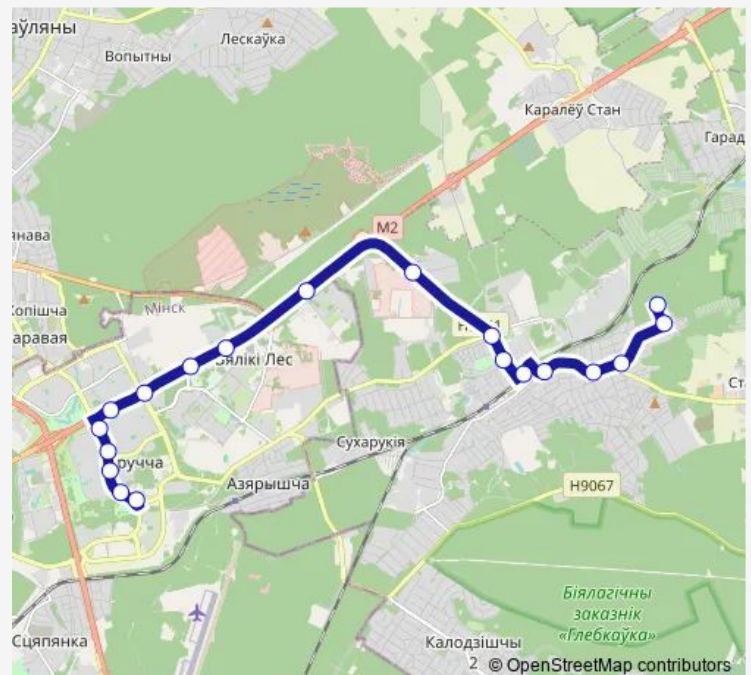

### Route schedule

ДС Уручье-2 — МТЗ Калодзішчы

Monday	05:11-00:18 <sup>+1</sup>
Tuesday	05:11-00:18 <sup>+1</sup>
Wednesday	05:11-00:18 <sup>+1</sup>
Thursday	05:11-00:18 <sup>+1</sup>
Friday	05:11-00:18 <sup>+1</sup>
Saturday	05:30-23:50
Sunday	05:30-23:50

### Route info

Direction: ДС Уручье-2

Stops: 19

Trip Duration: 0 hour 42 min

195