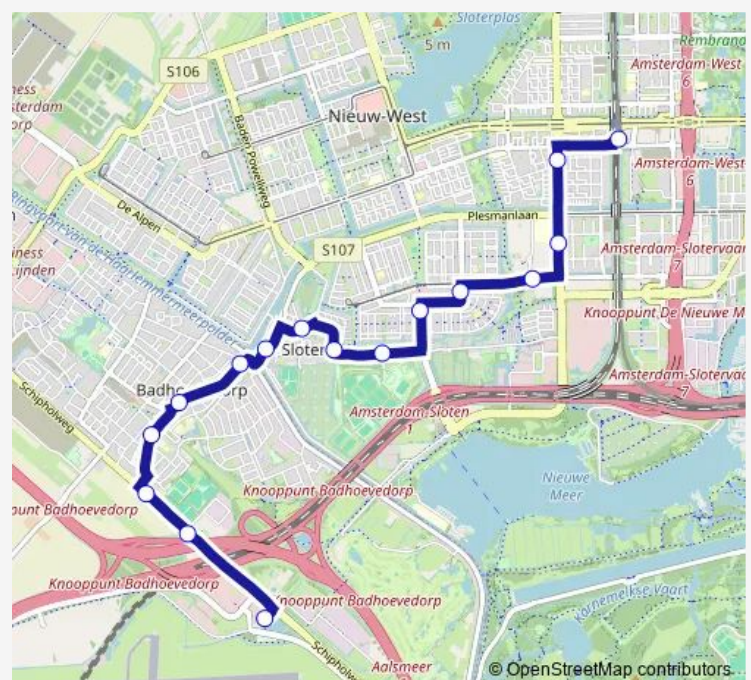

Badhoevedorp, Badhoevelaan

Badhoevedorp, Havikstraat

Badhoevedorp, RK Kerk

Badhoevedorp, Badhoevedorp Oost

Badhoevedorp, Schuilhoeve

Schiphol, Knooppunt Noord

Route schedule

Amsterdam, Station Lelylaan — Schiphol, Knooppunt Noord

Monday 04:53-23:32

Tuesday 05:17-22:46

Wednesday 05:17-22:46

Thursday 04:53-23:32

Friday 05:17-22:46

Saturday 04:53-23:32

Sunday 04:53-23:32

Route info

Direction: Amsterdam, Station Lelylaan

Stops: 16

Trip Duration: 0 hour 20 min

Direction

Amsterdam, Station Lelylaan — Schiphol, Knooppunt Noord

16 stops

[Open route schedule](#)

Amsterdam, Station Lelylaan

Route info

Direction: Amsterdam, Station Lelylaan

Stops: 16

Trip Duration: 0 hour 24 min

Direction

Schiphol, P30 Parkeerterrein — Amsterdam, Station Lelylaan

25 stops

[Open route schedule](#)