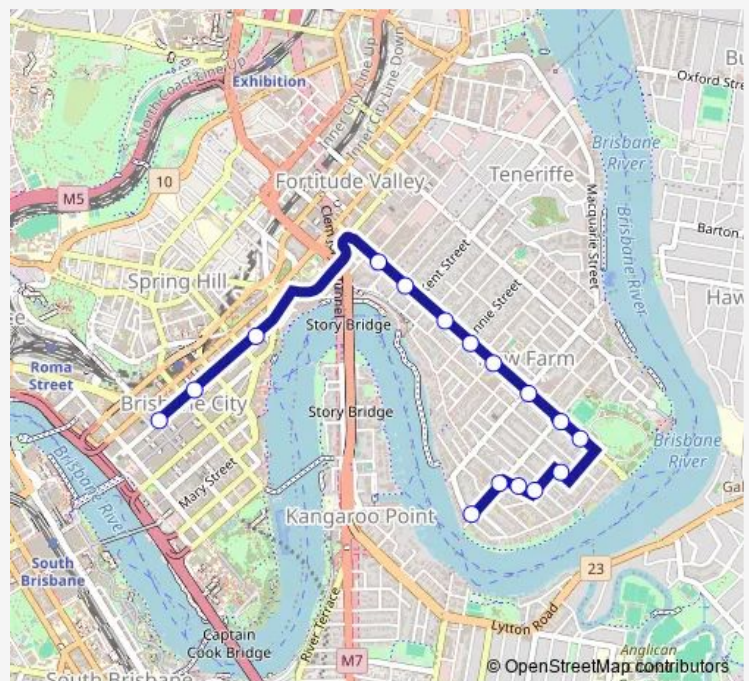

Adelaide Street Stop 29 near Wharf St

Adelaide Street Stop 30 near Macrossan St

Brunswick St at Robertson Street, stop 5

Brunswick St at Harcourt Street, stop 6

Brunswick St at Kent Street, stop 7/8

Brunswick St at Barker Street, stop 9

Wednesday 15:38-18:21

Thursday 15:38-18:21

Friday 15:38-18:21

Saturday —

Sunday —

Route info

Direction: Adelaide Street Stop 20 at City Hall

Stops: 17

Trip Duration: 0 hour 23 min

195 — New Farm - City

Direction

Sydney St near Griffith St — Adelaide Street Stop 43 near City Hall

16 stops

[Open route schedule](#)

Sydney St near Griffith St

Sydney St at Llewellyn Street, stop 23

Thursday 07:00-09:10

Friday 07:00-09:10

Saturday —

Sunday —

Route info

Direction: Sydney St near Griffith St

Stops: 16

Trip Duration: 0 hour 19 min