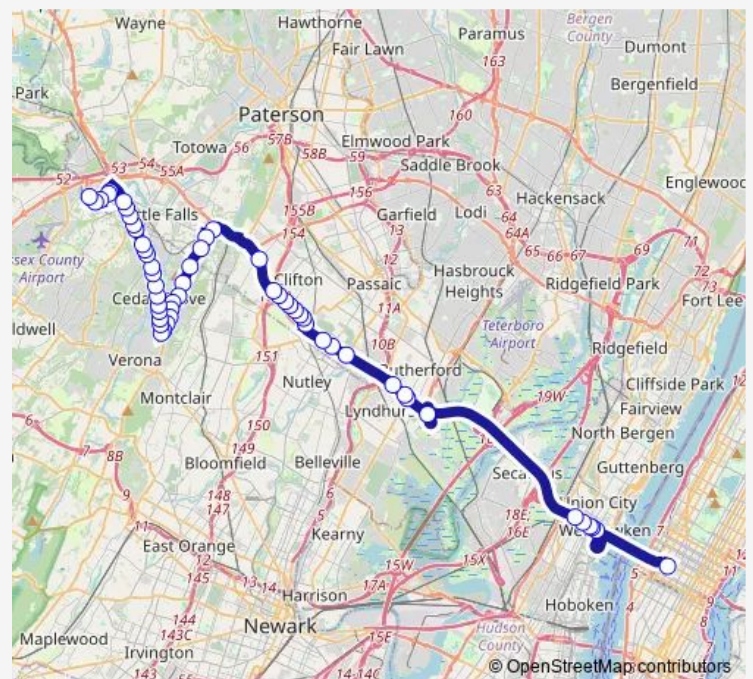

Pompton AVE AT Eaton Pl

### Route schedule

Port Authority BUS Terminal — Willowbrook Mall Shoppers Stop

Monday 08:10-19:20

Tuesday 08:10-19:20

Wednesday 08:10-19:20

Thursday 08:10-19:20

Friday 08:10-19:20

Saturday —

### Route info

Direction: Port Authority BUS Terminal

Stops: 41

Trip Duration: 0 hour 59 min

Pompton AVE AT Scheiber Terrace

Pompton AVE AT East Bradford Ave

Pompton AVE AT Union St

Pompton AVE (RT-23) AT Bowden Rd