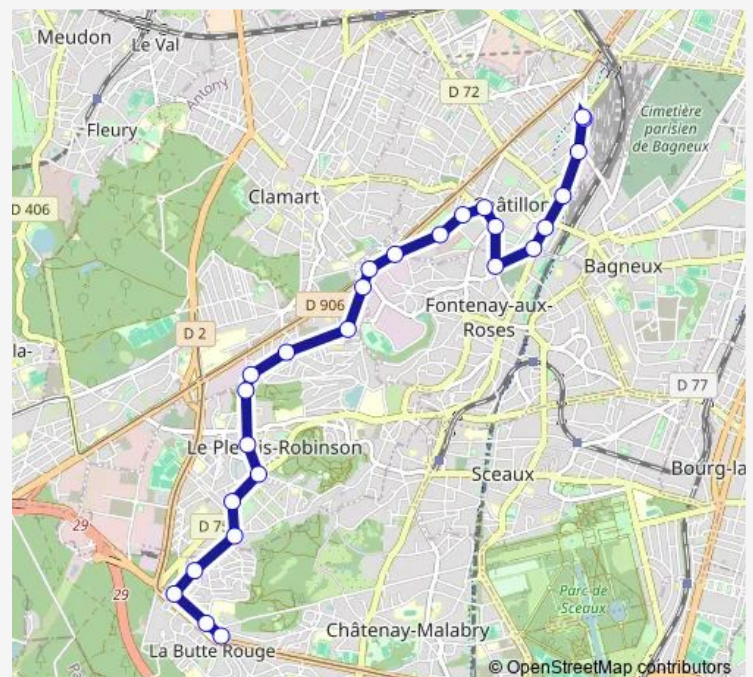

République - Deforges

Route schedule

Lycée Polyvalent — Pierre Semard - Châtillon-Montrouge

Monday 05:18-01:10⁺¹

Tuesday 05:18-01:10⁺¹

Wednesday 05:18-01:10⁺¹

Thursday 05:18-01:10⁺¹

Friday 05:18-01:10⁺¹

Saturday 05:18-01:10⁺¹

Sunday 06:16-01:10⁺¹

Route info

Direction: Lycée Polyvalent

Stops: 22

Trip Duration: 0 hour 30 min

Direction

Pierre Semard - Châtillon-Montrouge — Lycée Polyvalent

26 stops

[Open route schedule](#)

Pierre Semard - Châtillon-Montrouge

Pierre Semard - Châtillon Montrouge

République - Deforges

Perrotin

Liberté

Chartres - Blanchard