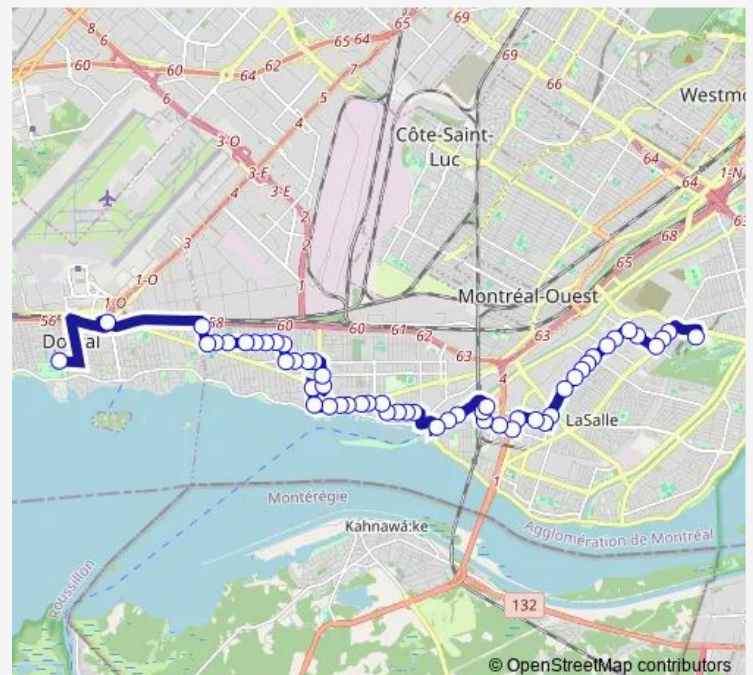

Sherbrooke / 40e Avenue

40e Avenue / Provost

Provost / 38e Avenue

Provost / 36e Avenue

Provost / 32e Avenue

32e Avenue / Saint-Antoine

Victoria / 33e Avenue

34e Avenue / Broadway

### Route schedule

Terminus Dorval — Station Angrignon

Monday	04:35-00:50 <sup>+1</sup>
Tuesday	04:35-00:50 <sup>+1</sup>
Wednesday	04:35-00:50 <sup>+1</sup>
Thursday	04:35-00:50 <sup>+1</sup>
Friday	04:35-00:50 <sup>+1</sup>
Saturday	04:45-01:15 <sup>+1</sup>
Sunday	04:45-00:50 <sup>+1</sup>

### Route info

Direction: Terminus Dorval

Stops: 59

Trip Duration: 0 hour 48 min

195 — Dorval / Angrignon

BusMaps

Notre-Dame / Dawes

Notre-Dame / 27e Avenue

## Route info

Direction: Station Angrignon

Stops: 54

Trip Duration: 1 hour 0 min

Saint-Patrick / Lyette

Saint-Louis / 8e Avenue

Saint-Louis / 10e Avenue

Saint-Louis / 12e Avenue