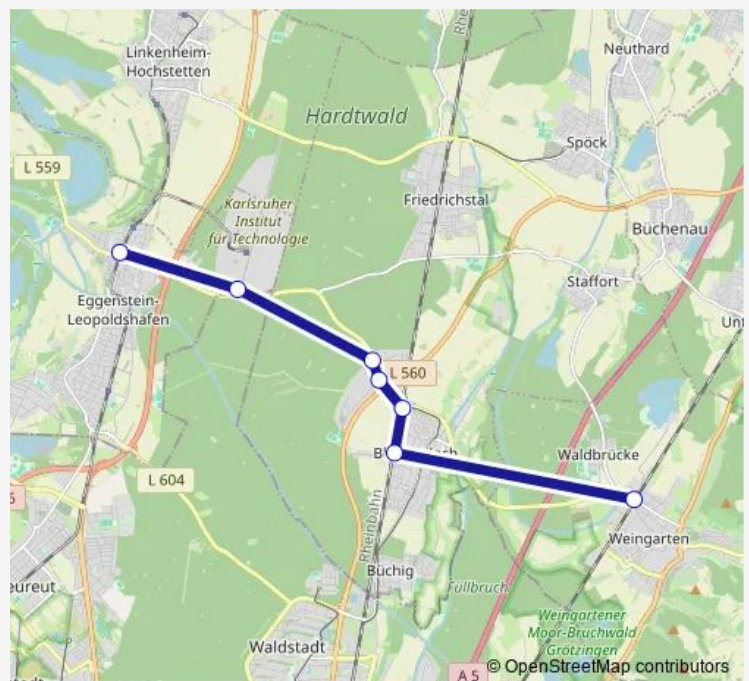

Direction

Leopoldshafen Leopoldstraße — Weingarten Bahnhof West

6 stops

[Open route schedule](#)

Leopoldshafen Leopoldstraße

KIT-Campus Nord Südtor

Blankenloch Stutensee-Center

Blankenloch Lorenzstraße

Blankenloch Nord

Weingarten Bahnhof West

Route schedule

Leopoldshafen Leopoldstraße — Weingarten Bahnhof West

Monday	05:51-19:31
Tuesday	05:51-19:31
Wednesday	05:51-19:31
Thursday	05:51-19:31
Friday	05:51-19:31
Saturday	—
Sunday	—

Route info

Direction: Leopoldshafen Leopoldstraße

Stops: 6

Trip Duration: 0 hour 21 min

Direction

Leopoldshafen Leopoldstraße — Weingarten Bahnhof West

7 stops

[Open route schedule](#)

Route info

Direction: Leopoldshafen Leopoldstraße

Stops: 7

Trip Duration: 0 hour 26 min

Direction

Weingarten Bahnhof West — Leopoldshafen Leopoldstraße

7 stops

[Open route schedule](#)