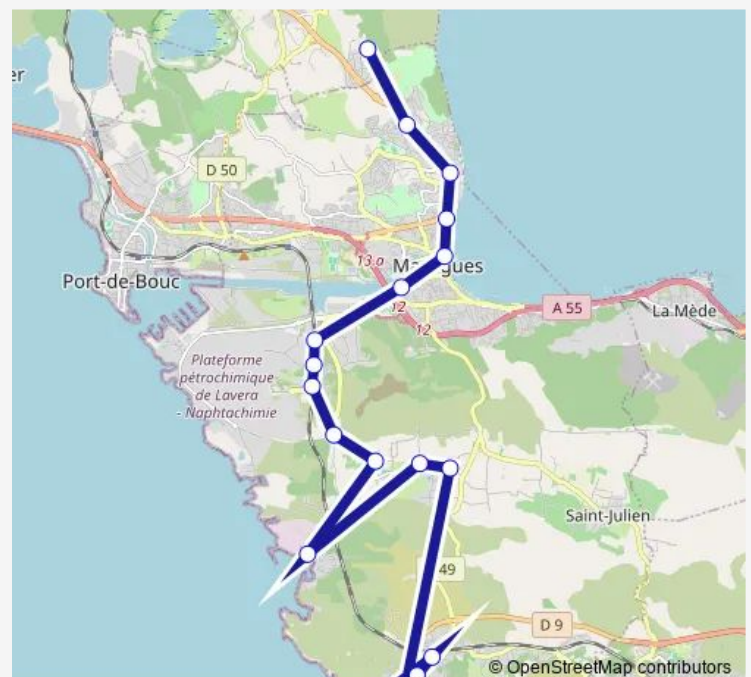

L'Escaillon

Collège St Louis Ste Marie

Route schedule

Carro Le Port — Collège St Louis Ste Marie

Monday 07:05

Tuesday 07:05

Wednesday 07:05

Thursday 07:05

Friday 07:05

Saturday —

Sunday —

Route info

Direction: Carro Le Port

Stops: 20

Trip Duration: 0 hour 55 min

5114 — CLG St Louis Ste Marie

Direction

Collège St Louis Ste Marie — Couronne Plage

18 stops

[Open route schedule](#)

Collège St Louis Ste Marie

L'Escaillon

Lycée Paul Langevin

La Poste

Monday 16:50

Tuesday 16:50

Wednesday 11:15

Thursday 16:50

Friday 16:50

Saturday —

Sunday —

Route info