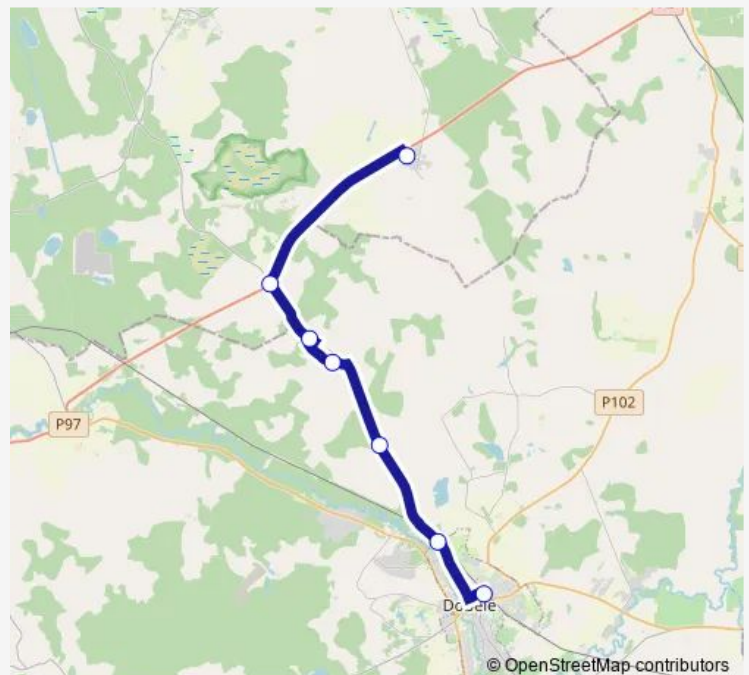

Thursday 07:06-16:45

Friday 07:06-16:45

Saturday 08:50-16:45

Sunday —

Route info

Direction: Pienavas centrs

Stops: 7

Trip Duration: 0 hour 26 min

■ 6792 — Dobeles-Aizstrautnieki-Pienava

Direction

Pienavas centrs — Dobeles Ao

7 stops

[Open route schedule](#)

Pienavas centrs

Lestenes pagriezīns

Oši

Tuesday 06:30-16:15

Wednesday 16:15

Thursday 06:30-16:15

Friday 06:30-16:15

Saturday 16:15

Sunday —

Route info

Direction: Dobeles Ao