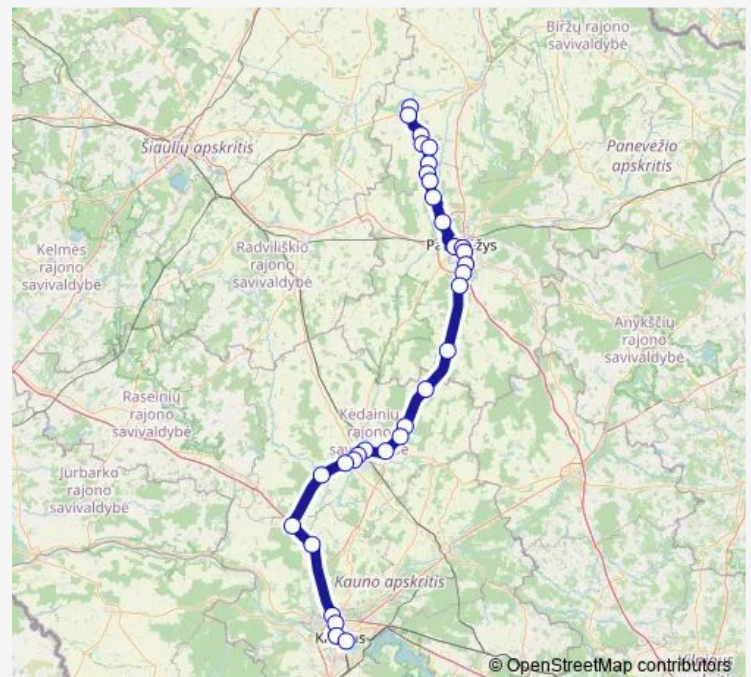

Thursday 15:00

Friday 15:00

Saturday 15:00

Sunday 15:00

Route info

Direction: Joniškėlis

Stops: 32

Trip Duration: 3 hour 25 min

Friday 10:40

Saturday 10:40

Sunday 10:40

Route info

Direction: Kauno autobusų stotis

Stops: 31

Trip Duration: 3 hour 15 min

Mikoliškis