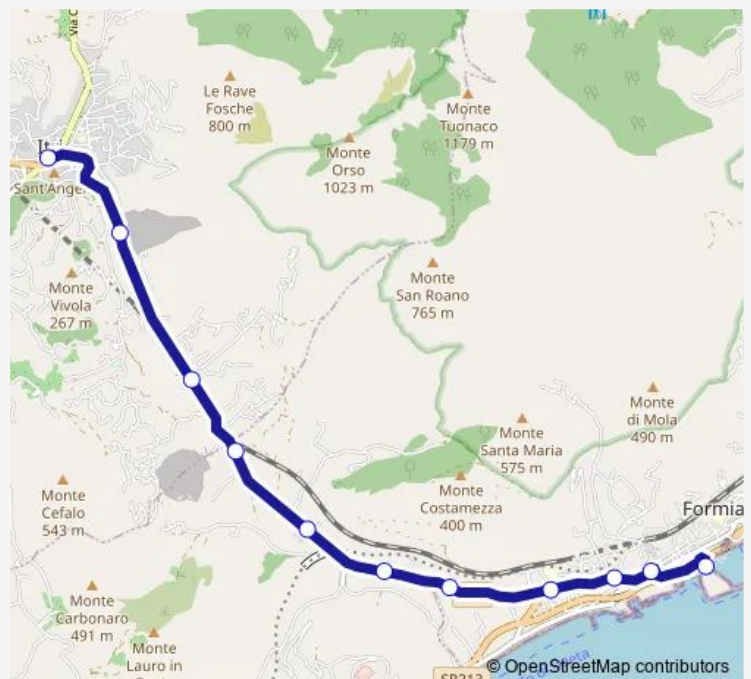

Formia | Via Appia Via Canzatora # f4224

Gaeta | Via Appia Via Agricoltura # f4225

Gaeta | Via Appia Via Sant'Angelo # f4226

Gaeta | Via Appia (Cava) # f4227

Itri | Stazione FS # f4228

Itri | Sant'Orsola # f4229

Itri | Piazzale Padre Pio # f4208

Route schedule

FORMIA | Porto # f99992 — Itri | Piazzale Padre Pio # f4208

Monday	05:00-13:55
Tuesday	05:00-13:55
Wednesday	05:00-13:55
Thursday	05:00-13:55
Friday	05:00-13:55
Saturday	—
Sunday	—

Route info

Direction: FORMIA | Porto # f99992

Stops: 11

Trip Duration: 0 hour 15 min

Bus time schedules and route maps are available in an offline PDF at busmaps.com. Use the busmaps.com website to see live bus times, train schedule or subway schedule, and step-by-step directions for all public transit in Formia