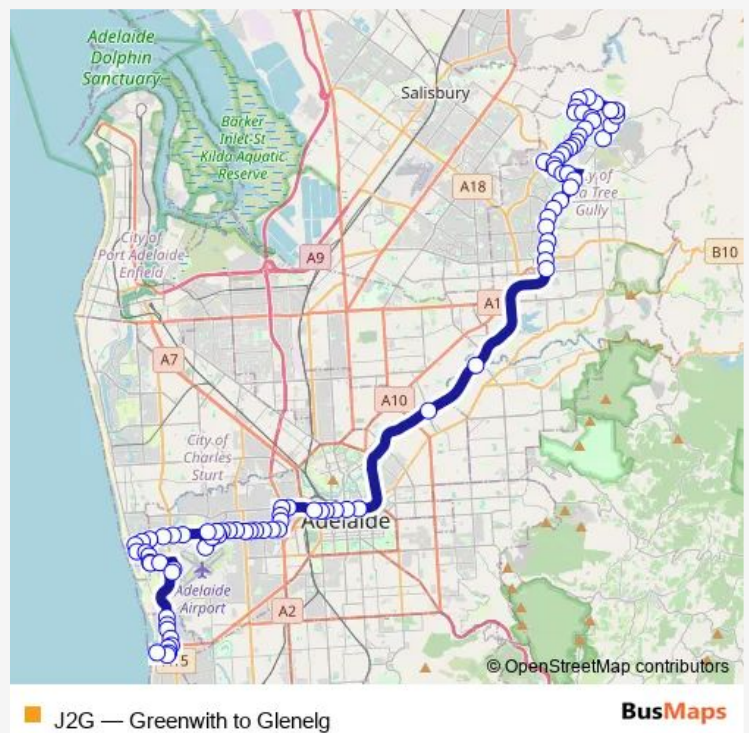

Bus J2G Greenwith to Glenelg

[Go to website](#)

Direction
 Stop 80 Golden Grove Rd - West side — Zone B Glenelg Interchange - West side

85 stops

[Open route schedule](#)

- Stop 80 Golden Grove Rd - West side
- Stop 79 Golden Grove Rd - West side
- Stop 78B Golden Grove Rd - West side
- Stop 78A Captain Robertson Ave - South side
- Stop 78 Golden Grove Rd - South East side
- Stop 77 Golden Grove Rd - South side
- Stop 76 Golden Grove Rd - South West side
- Stop 75 Golden Grove Rd - South East side
- Stop 74A Golden Grove Rd - South East side
- Stop 74 Target Hill Rd - North side
- Stop 73 Target Hill Rd - North side
- Stop 72 Target Hill Rd - North side
- Stop 71 The Golden Way - South East side
- Stop 70 The Golden Way - South East side
- Stop 69 The Golden Way - East side
- Stop 68 The Golden Way - East side
- Stop 67B The Golden Way - South East side
- Stop 67 The Golden Way - South East side
- Stop 66 The Golden Way - South East side
- Stop 65 The Golden Way - East side
- Stop 64 The Golden Way - South East side

Route schedule

Stop 80 Golden Grove Rd - West side — Zone B Glenelg Interchange - West side

Monday	18:09-21:09
Tuesday	18:09-21:09
Wednesday	18:09-21:09
Thursday	18:09-21:09
Friday	18:09-21:09
Saturday	07:30-21:09
Sunday	07:30-21:09

Route info

Direction: Stop 80 Golden Grove Rd - West side

Stops: 85

Trip Duration: 1 hour 50 min

Zone A Golden Grove Interchange

Stop 62A The Grove Way - East side

Stop 62 The Grove Way - North East side

Stop 61B The Grove Way - North side

Stop 61A The Grove Way / Bicentennial Dr - North side

Stop 52 Golden Grove Rd - East side

Stop 51 Golden Grove Rd - East side

Stop 50 Golden Grove Rd - East side

Stop 48 Golden Grove Rd - East side

Stop 47 Golden Grove Rd - East side