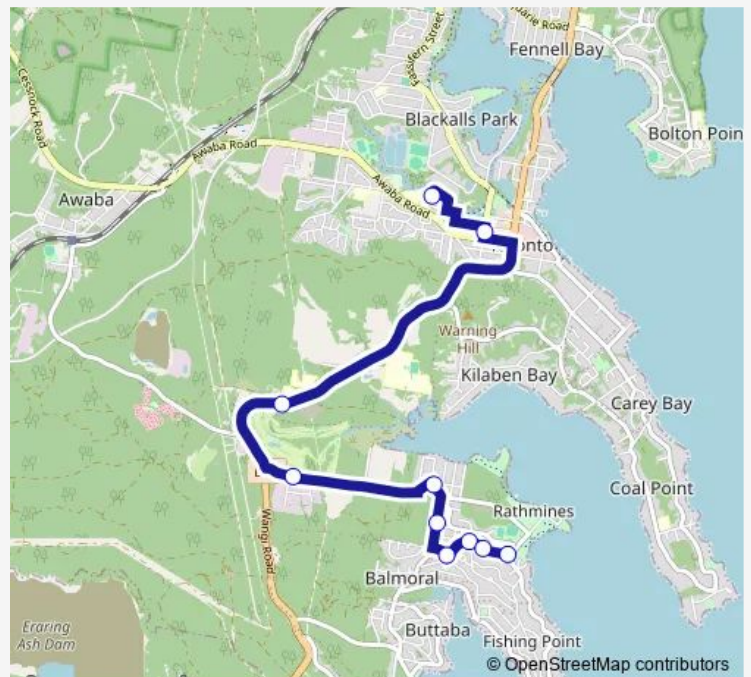

School Bus 6447 Toronto HS to Rathmines

[Go to website](#)

Direction

Toronto High School, Field Av — Secret Corner Rd Before Fishing Point Rd

10 stops

[Open route schedule](#)

- Toronto High School, Field Av
- Cook St Before The Boulevarde
- Wangi Rd Opp Toronto Seventh-Day Adventist Church
- Dorrington Rd Opp Karoonda Pl
- Rosemary Row At Hillcrest Av
- Clydebank Rd At Sutton St
- Rothley Garden Rd At Secret Corner Rd
- Secret Corner Rd After Stirling St
- Rathmines Public School, Secret Corner Rd
- Secret Corner Rd Before Fishing Point Rd

Route schedule

Toronto High School, Field Av — Secret Corner Rd Before Fishing Point Rd

Monday	14:30
Tuesday	14:10
Wednesday	14:30
Thursday	14:30
Friday	14:30
Saturday	—
Sunday	—

Route info

Direction: Toronto High School, Field Av

Stops: 10

Trip Duration: 0 hour 15 min

6447 — Toronto HS to Rathmines

6447 School Bus time schedules and route maps are available in an offline PDF at busmaps.com. Use the busmaps.com website to see live bus times, train schedule or subway schedule, and step-by-step directions for all public transit in Teralba