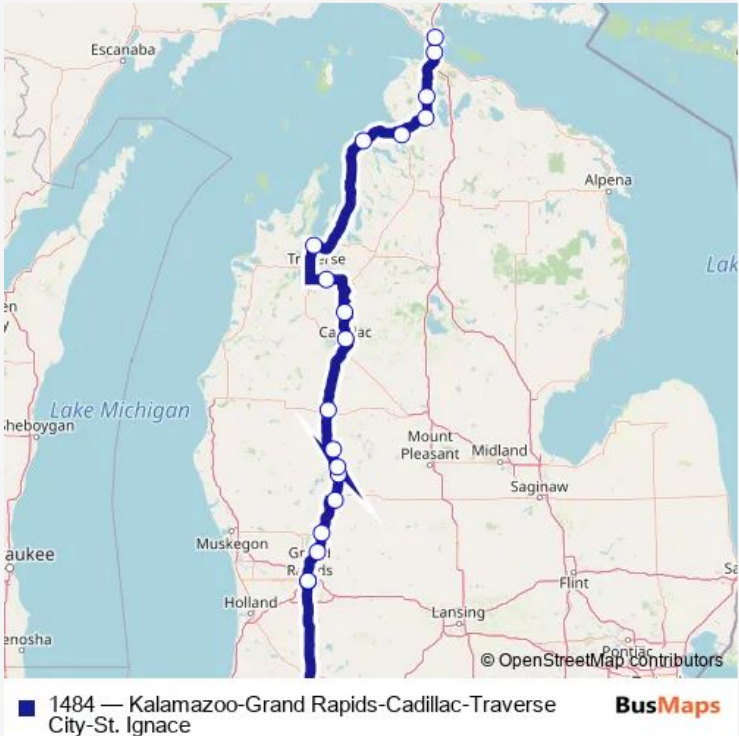

# Bus 1484 Kalamazoo-Grand Rapids-Cadillac-Traverse City-St. Ignace

[Go to website](#)

**Direction**  
 Kalamazoo, MI (Bus/Amtrak) — St. Ignace, MI (Transportation Center)

20 stops

[Open route schedule](#)

- Kalamazoo, MI (Bus/Amtrak)
- Grand Rapids, MI (Amtrak)
- Grand Rapids, MI (Greyhound Terminal)
- Rockford, MI (BP Gas Station, 10 Mile Rd)
- Cedar Springs, MI (BP Gas Station, 17 Mile Rd)
- Howard City (Williams Street across from library)
- Morley, MI (Sunoco Gas Station)
- Stanwood, MI (Bauman's Party Store)
- Big Rapids (Enterprise/Save a Lot)
- Reed City, MI (Mcdonald's)
- Cadillac, MI (C.W.T.A.)
- Manton, MI (across from Shell Gas Station)
- Kingsley, MI (Kingsley Laundromat)
- Traverse City, MI (Bay Area Transportation Authority)
- Charlevoix, MI (Beaver Island Boat Company)
- Petoskey, MI (Bear Creek Crossings)
- Alanson, MI (EZ-Mart)
- Pellston, MI (General Store)
- Mackinaw City, MI (City Hall)
- St. Ignace, MI (Transportation Center)

Route schedule  
 Kalamazoo, MI (Bus/Amtrak) — St. Ignace, MI (Transportation Center)

Monday	13:30
Tuesday	13:30
Wednesday	13:30
Thursday	13:30
Friday	13:30
Saturday	13:30
Sunday	13:30

**Route info**

Direction: Kalamazoo, MI (Bus/Amtrak)

Stops: 20

Trip Duration: 8 hour 40 min