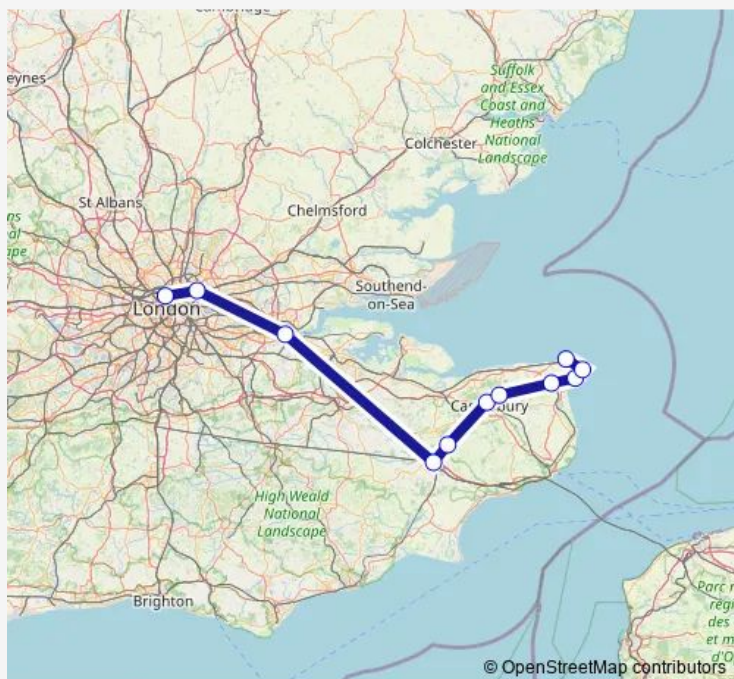

### Route schedule

London St Pancras International — Margate

Monday 23:12

Tuesday —

Wednesday —

Thursday —

Friday —

Saturday —

### Route info

Direction: London St Pancras International

Stops: 11

Trip Duration: 1 hour 43 min

■ Se:Stp->Mar — SE train service from STP to Mar

## Route info

Direction: London St Pancras International

Stops: 11

Trip Duration: 1 hour 26 min

**Direction**

London St Pancras International — Margate

16 stops

[Open route schedule](#)

## Route info

Direction: London St Pancras International

Stops: 16

Trip Duration: 1 hour 39 min

Se:Stp->Mar Rail time schedules and route maps are available in an offline PDF at busmaps.com. Use the busmaps.com website to see live bus times, train schedule or subway schedule, and step-by-step directions for all public transit in Rochester