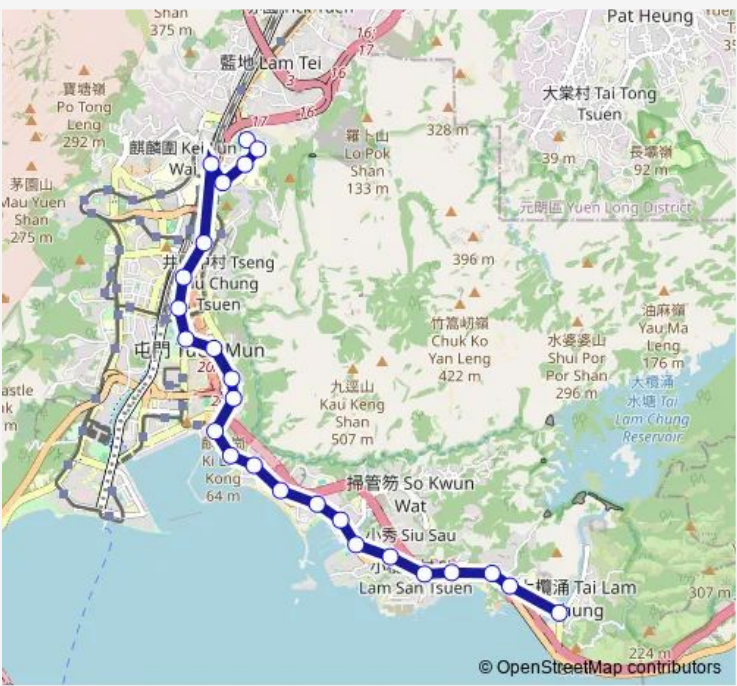

- [Kmb] FU TAI Estate BUS Terminus[[Lrtfeeder] FU Tai[[Lwb] FU TAI Estate BUS Terminus
- [Kmb] Beneville[[Lrtfeeder] Beneville[[Lwb] Beneville
- [Kmb] Lingnan University[[Lrtfeeder] Lingnan University[[Lwb] Lingnan University
- [Kmb] Brilliant Garden[[Lrtfeeder] Brilliant Garden[[Lwb] Brilliant Garden
- [Kmb] SIU Hong Station (South)[[Lrtfeeder] MTR SIU Hong Station (South)[[Lwb] SIU Hong Station (South)
- [Kmb] Tseng Choi Street[[Lrtfeeder] Tseng Choi Street
- [Lrtfeeder] Acme Shopping Arcade
- [Lrtfeeder] TAK Ching Court (MTR Tuen MUN Station)
- [Ctb] Tuen MUN Town Centre, Tuen MUN Heung SZE WUI Road[[Kmb] Tuen MUN Central BUS Terminus[[Lrtfeeder] Tuen MUN Town Centre[[Lwb] Tuen MUN Central
- [Ctb] Tuen MUN Government Secondary School, Tuen Hing Road[[Kmb] Tuen MUN Government Secondary School[[Lrtfeeder] Tuen MUN Government Secondary School[[Lwb] Tuen MUN Government Secondary School
- [Ctb] Handsome Court, Castle Peak Road[[Kmb] Handsome Court[[Lrtfeeder] Handsome Court[[Lwb] Handsome Court
- [Ctb] Harvest Garden, Castle Peak Road[[Kmb] Harvest Garden[[Lrtfeeder] Harvest Garden[[Lwb] Harvest Garden
- [Ctb] SAM Shing Estate, Castle Peak Road[[Kmb] SAM Shing Estate[[Lrtfeeder] SAM Shing Estate[[Lwb] SAM Shing Estate

Route info

Direction: [Kmb] FU TAI Estate BUS Terminus[[Lrtfeeder] FU Tai[[Lwb] FU TAI Estate BUS Terminus

Stops: 25

Trip Duration: 0 hour 38 min

[Ctb] Castle Peak Beach, Castle Peak Road|[Kmb] Castle Peak Beach|[Lrtfeeder] Castle Peak Beach|[Lwb] Castle Peak Beach