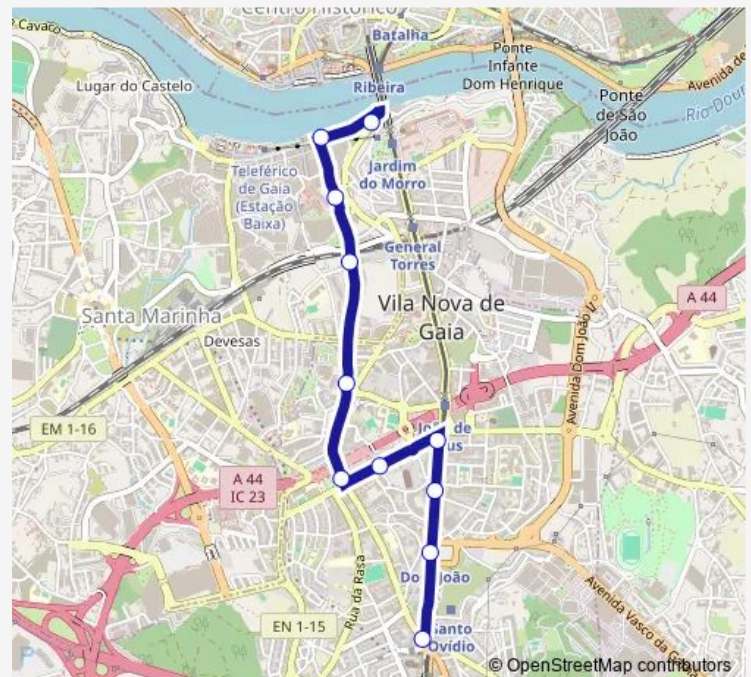

### Route schedule

Ponte Luíz I — Sto. Ovídio

Monday 06:11-20:55

Tuesday 06:11-20:55

Wednesday 06:11-20:55

Thursday 06:11-20:55

Friday 06:11-20:55

Saturday 06:16-20:55

### Route info

Direction: Ponte Luíz I

Stops: 11

Trip Duration: 0 hour 19 min

920 — Pte. Luíz I - Sto. Ovídio

## Route info

Direction: Sto. Ovídio

Stops: 11

Trip Duration: 0 hour 11 min

920 Bus time schedules and route maps are available in an offline PDF at busmaps.com. Use the busmaps.com website to see live bus times, train schedule or subway schedule, and step-by-step directions for all public transit in Vila Nova de Gaia