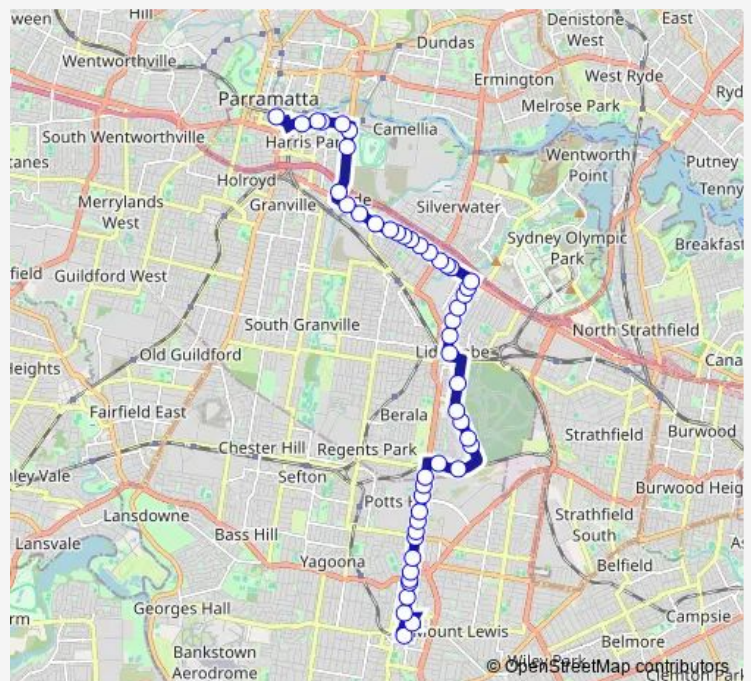

Monday 05:53-23:31

Tuesday 05:53-23:31

Wednesday 05:53-23:31

Thursday 05:53-23:31

Friday 05:53-23:31

Saturday 07:17-23:15

Sunday 07:18-21:15

Route info

Direction: Parramatta Station, Stand A2

Stops: 50

Trip Duration: 0 hour 53 min

920 — Bankstown to Parramatta

John St Opp Hastings St

John St Opp Frampton St

John St Opp Calool St

John St Opp Noora St

East St Opp University Of Sydney Cumberland Campus,
Gate 2

Weeroona Rd Opp Main Av

Weeroona Rd Opp 3

Joseph St Opp Cutcliffe Av

Rookwood Rd Opp Lewis St

Rookwood Rd Before Muir Rd

Rookwood Rd Opp William Holmes St

Thursday 05:50-23:20

Friday 05:50-23:20

Saturday 06:48-23:11

Sunday 06:48-21:11

Route info

Direction: Bankstown Station, Stand E

Stops: 49

Trip Duration: 0 hour 49 min