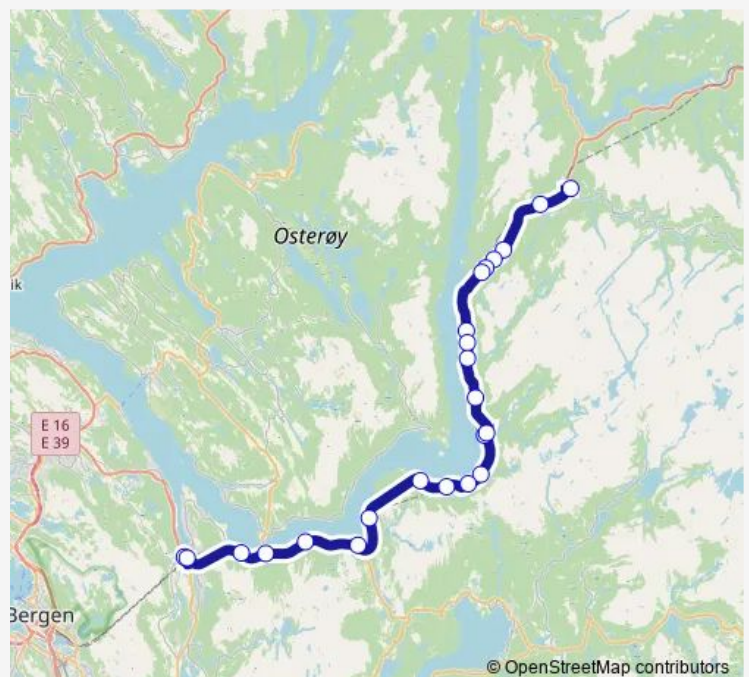

Local Bus Service 920 Dale - Vaksdal - Arna - Bergen

[Go to website](#)

Direction

Arna terminal — Dale heradshus

22 stops

[Open route schedule](#)

Arna terminal

Øyrane torg E16

Takvam

Herland

Romslo E16

Trengeid rundkøyring

Rødberg

Sandvik vest

Sandvik

Langhelle

Boge

Vaksdal E16

Skreien

Fossmark sør

Fossmark

Fossmark nord

Stanghelle sør

Stanghelle nord

Helle sør

Helle nord

Dalegården

Route schedule

Arna terminal — Dale heradshus

Monday 10:50

Tuesday 10:50

Wednesday 10:50

Thursday 10:50

Friday 10:50

Saturday —

Sunday —

Route info

Direction: Arna terminal

Stops: 22

Trip Duration: 0 hour 38 min

■ 920 — Dale - Vaksdal - Arna - Bergen

BusMaps