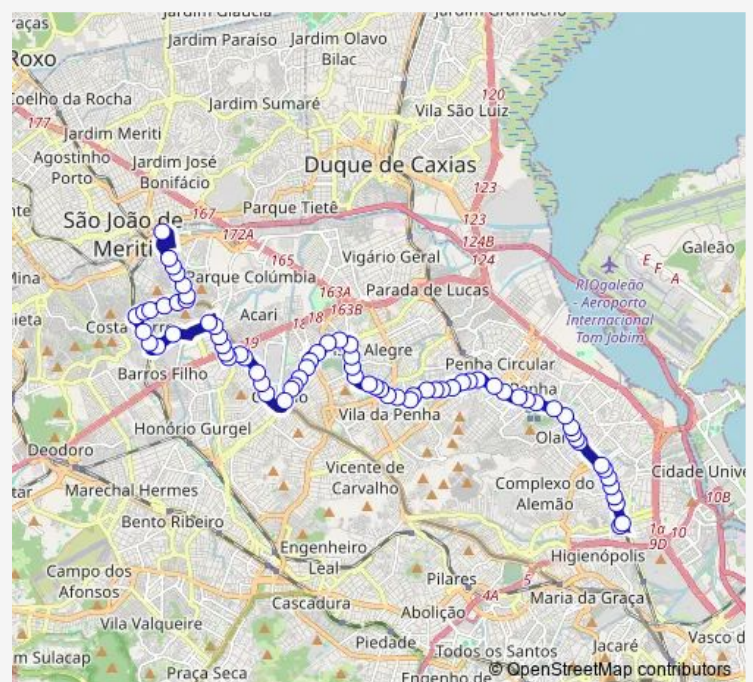

### Route schedule

Ponto Final: Pavuna : Linha 920 — Ponto Final: Bonsucesso : Linha 920

Monday 00:00

Tuesday 00:00

Wednesday 00:00

Thursday 00:00

Friday 00:00

Saturday 00:00

### Route info

Direction: Ponto Final: Pavuna : Linha 920

Stops: 80

Trip Duration: 0 hour 49 min

920 — Pavuna - Bonsucesso

Taiacu

Guaçupi

Cimbres