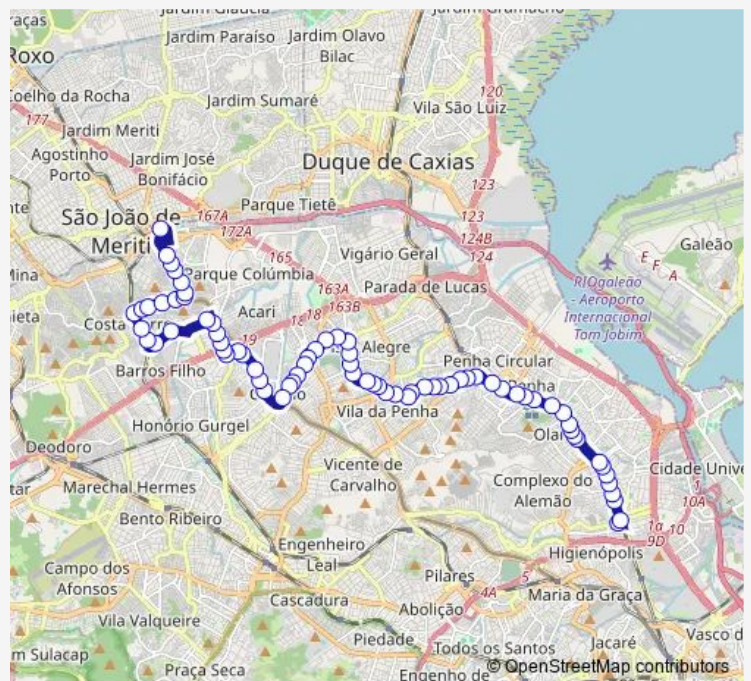

Maurício de Lacerda

Pastor Martin Luther King Júnior

Desmons

Route schedule

Ponto Final: Pavuna : Linha 919 — Ponto Final: Bonsucesso : Linha 920

Monday 00:00

Tuesday 00:00

Wednesday 00:00

Thursday 00:00

Friday 00:00

Saturday 00:00

Sunday 00:00

Route info

Direction: Ponto Final: Pavuna : Linha 919

Stops: 80

Trip Duration: 1 hour 20 min

920 — Pavuna - Bonsucesso

Taiacu

Guaçupi

Cimbres

Metrô Coelho Neto

Aratangi

Iara

Porto União