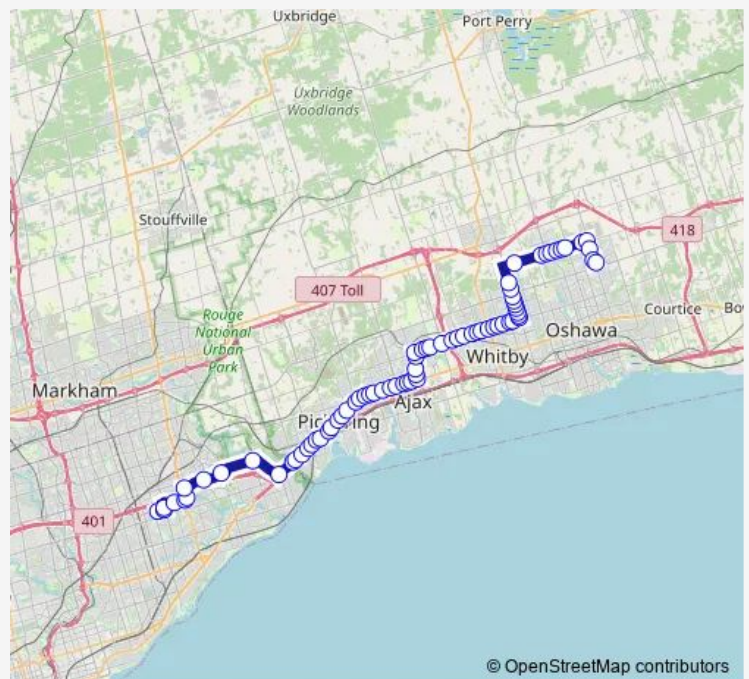

Rossland Westbound @ Anderson

Rossland Westbound @ Bassett

Rossland Westbound @ Garden (Durham Region Headquarters)

Route schedule

Harmony Terminal — Town Centre @ Scarborough Centre Station

Monday 05:07-22:15

Tuesday 05:07-22:15

Wednesday 05:07-22:15

Thursday 05:07-22:15

Friday 05:07-22:15

Saturday —

Sunday —

Route info

Direction: Harmony Terminal

Stops: 73

Trip Duration: 1 hour 39 min

© OpenStreetMap contributors

920 — Route 920

Rossland Westbound @ Civic Centre Drive

Rossland Westbound @ Brock Street

Rossland Westbound @ Whitburn

Rossland Westbound @ Cochrane

Rossland Westbound @ Country Lane

Rossland Westbound @ Coronation

Rossland Westbound @ Mcquay

Rossland Westbound @ Des Newman

Rossland Westbound @ Lake Ridge

Rossland Westbound @ Audley

Rossland Westbound @ Hilton