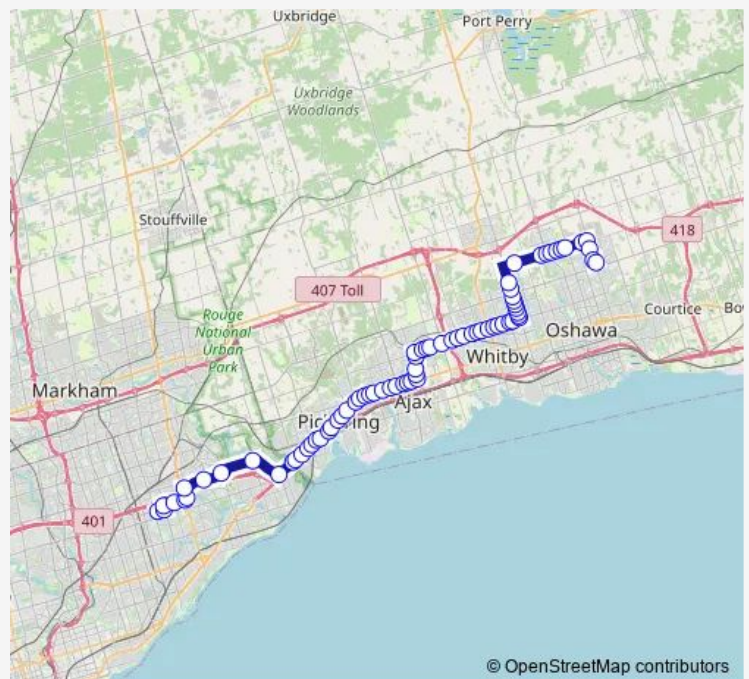

Rossland Westbound @ Anderson

Rossland Westbound @ Bassett

Rossland Westbound @ Garden (Durham Region Headquarters)

Route schedule

Harmony Terminal — Town Centre @ Scarborough Centre Station

Monday 05:07-22:15

Tuesday 05:07-22:15

Wednesday 05:07-22:15

Thursday 05:07-22:15

Friday 05:07-22:15

Saturday —

Sunday —

Route info

Direction: Harmony Terminal

Stops: 73

Trip Duration: 1 hour 29 min

920 — Route 920

Rossland Westbound @ Civic Centre Drive

Rossland Westbound @ Brock Street

Rossland Westbound @ Whitburn

Rossland Westbound @ Cochrane

Rossland Westbound @ Country Lane

Rossland Westbound @ Coronation

Rossland Westbound @ Mcquay

Rossland Westbound @ Des Newman

Rossland Westbound @ Lake Ridge

Rossland Westbound @ Audley

Rossland Westbound @ Hilton

Rossland Westbound @ Rushworth