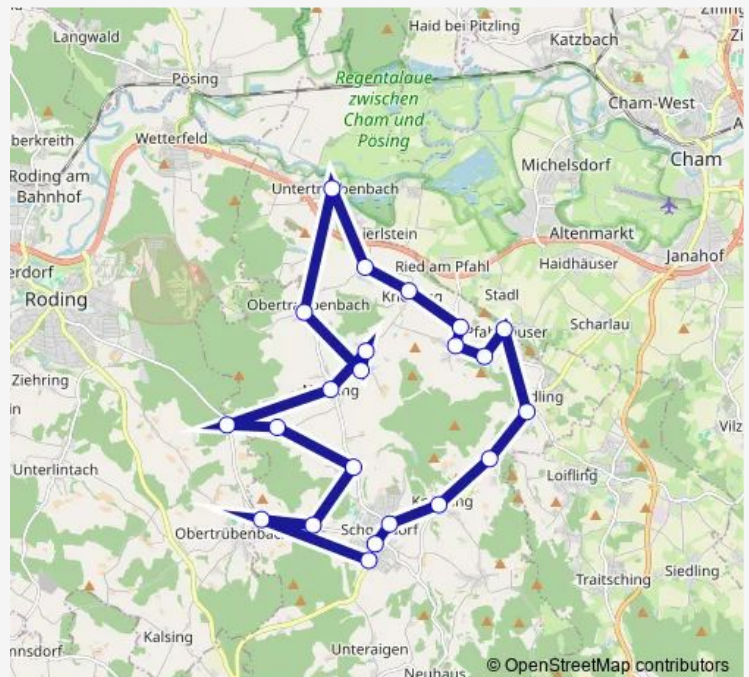

### Route schedule

Schorndorf, Kirche — Schorndorf, Kirche

Monday 06:50-15:50

Tuesday —

Wednesday —

Thursday 06:50-15:50

Friday —

Saturday —

### Route info

Direction: Schorndorf, Kirche

Stops: 19

Trip Duration: 0 hour 10 min

920

## Route schedule

Schorndorf, Schule — Schorndorf, Kirche

Monday 08:00-16:02

Tuesday —

Wednesday —

Thursday 08:00-16:02

Friday —

Saturday —