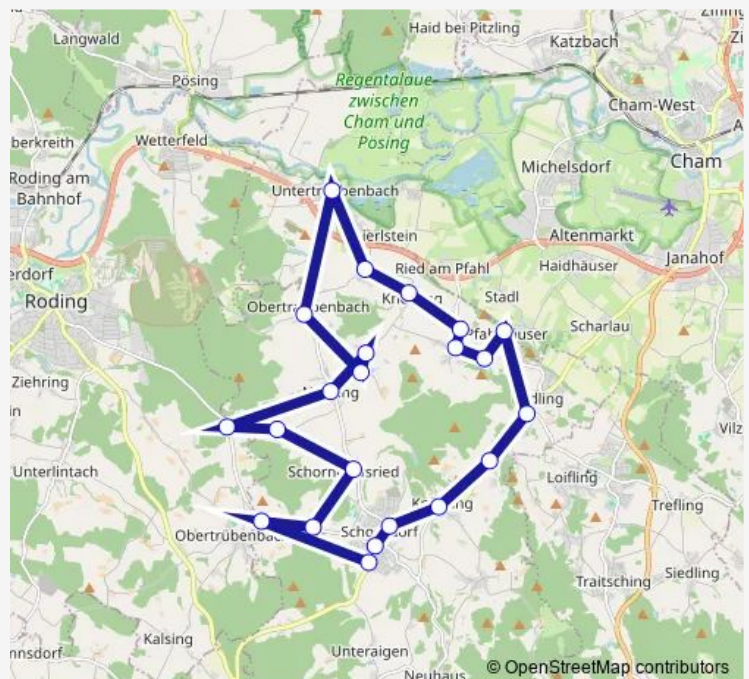

Route schedule

Schorndorf, Schule — Schorndorf, Kirche

Monday	08:00-16:02
Tuesday	—
Wednesday	—
Thursday	08:00-16:02
Friday	—
Saturday	—
Sunday	—

Route info

Direction: Schorndorf, Schule

Stops: 22

Trip Duration: 0 hour 20 min

■ 920

BusMaps

Direction

Schorndorf, Kirche — Schorndorf, Kirche

19 stops

[Open route schedule](#)

Schorndorf, Kirche

Schorndorf, Unteraigen

Schorndorf, Kirche

Route schedule

Schorndorf, Kirche — Schorndorf, Kirche

Monday 06:50-15:50

Tuesday —

Wednesday —

Thursday 06:50-15:50

Friday —

Saturday —

Sunday —

Route info

Direction: Schorndorf, Kirche

Stops: 19

Trip Duration: 0 hour 10 min

920 Bus time schedules and route maps are available in an offline PDF at busmaps.com. Use the busmaps.com website to see live bus times, train schedule or subway schedule, and step-by-step directions for all public transit in Cham