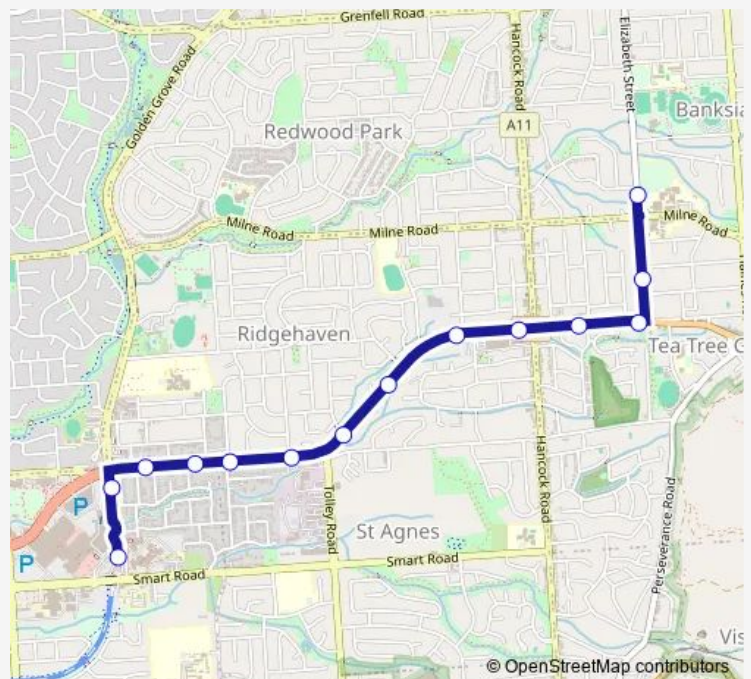

Bus 920 Banksia Park to Tea Tree Plaza Interchange

[Go to website](#)

Direction

Stop 54 Elizabeth St - East side — Zone C Tea Tree Plaza Interchange - West side

14 stops

[Open route schedule](#)

Stop 54 Elizabeth St - East side

Stop 53 Elizabeth St - East side

Stop 52 North East Rd - South East side

Stop 51 North East Rd - South side

Stop 50 North East Rd - South East side

Stop 49 North East Rd - South East side

Stop 48 North East Rd - South East side

Zone C Tea Tree Plaza Interchange - West side

Route schedule

Stop 54 Elizabeth St - East side — Zone C Tea Tree Plaza Interchange - West side

Monday	15:15-15:16
Tuesday	15:15-15:16
Wednesday	15:15-15:16
Thursday	15:15-15:16
Friday	15:15-15:16
Saturday	—
Sunday	—

Route info

Direction: Stop 54 Elizabeth St - East side

Stops: 14

Trip Duration: 0 hour 11 min

920 — Banksia Park to Tea Tree Plaza Interchange

920 Bus time schedules and route maps are available in an offline PDF at busmaps.com. Use the busmaps.com website to see live bus times, train schedule or subway schedule, and step-by-step directions for all public transit in Adelaide