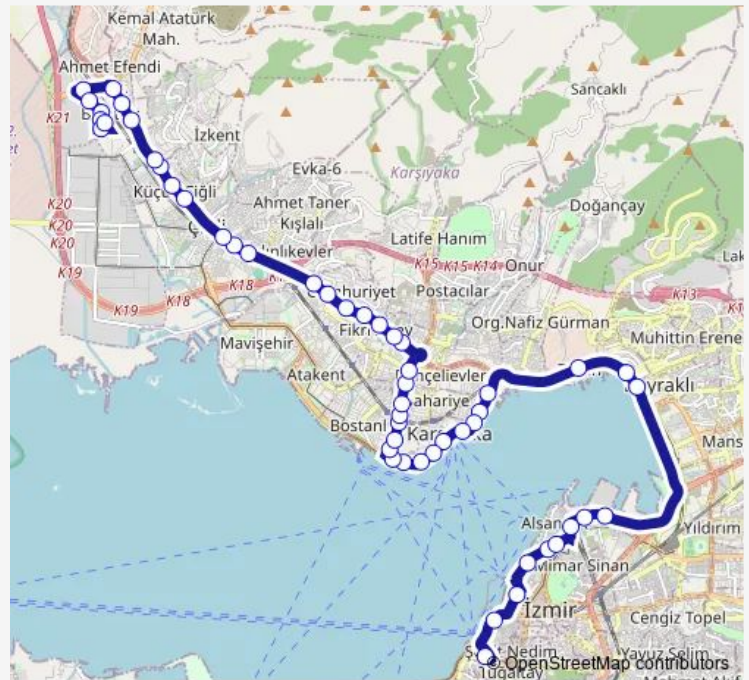

Thursday 01:00-05:00

Friday 01:00-05:00

Saturday 01:00-05:00

Sunday 01:00-05:00

Route info

Direction: Bahribaba

Stops: 51

Trip Duration: 1 hour 2 min

Thursday 00:00-04:00

Friday 00:00-04:00

Saturday 00:00-04:00

Sunday 00:00-04:00

Route info

Direction: Katip Çelebi Üniversitesi Öğrenci Yurdu

Stops: 41

Trip Duration: 1 hour 0 min