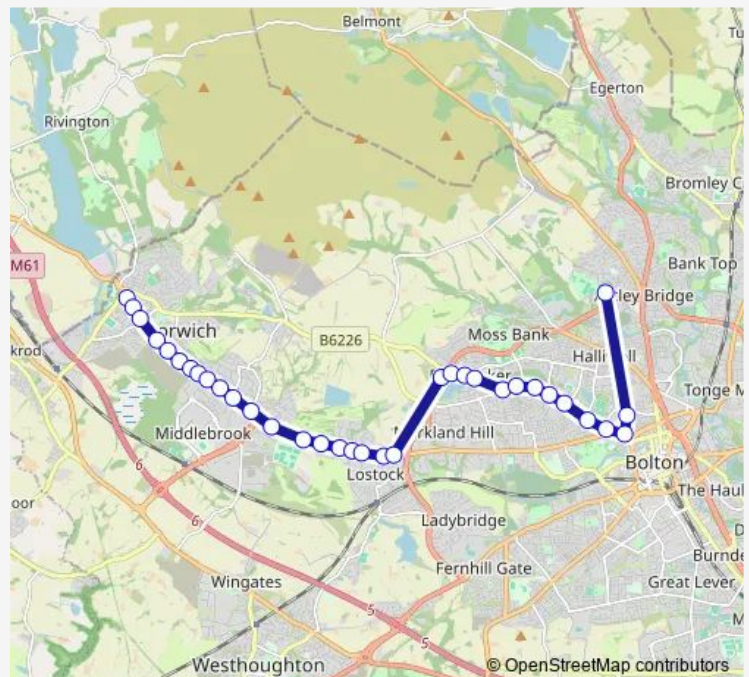

Direction

The Crown — Thornleigh Salesian College

34 stops

[Open route schedule](#)

- The Crown
- Mottram Street
- Winter Hey Lane
- Hawkshaw Street
- Gooch Street
- Tredgold Street
- Stirling Industrial Estate
- Abernethy Street
- Mount Street
- The Heights
- St Joseph's High School
- Claypool Road
- Cambridge Road
- Bolton Golf Club
- Lostock Park Drive
- Links Road
- Regent Road
- Birksdale Way
- Lostock Junction Lane
- Ravensdale Road
- Boot Lane

Route schedule

The Crown — Thornleigh Salesian College

Monday	07:31
Tuesday	07:31
Wednesday	07:31
Thursday	07:31
Friday	07:31
Saturday	—
Sunday	—

Route info

Direction: The Crown

Stops: 34

Trip Duration: 0 hour 54 min

36 stops

[Open route schedule](#)

Thornleigh Salesian College

Mossfield Court

Back Lane

Ruth Street

Gaskell Street

Avenue Street

Thursday 15:20

Friday 15:20

Saturday —

Sunday —

Route info

Direction: Thornleigh Salesian College

Stops: 36

Trip Duration: 0 hour 43 min