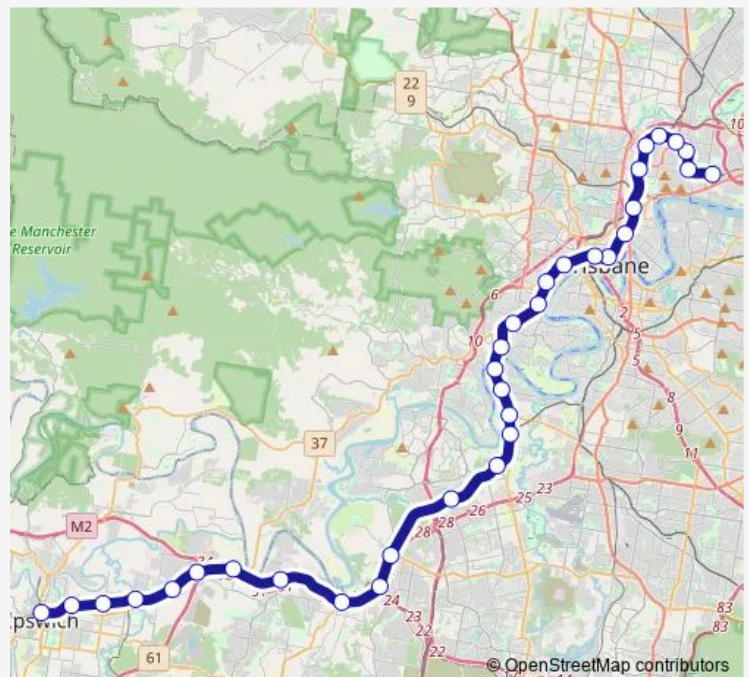

Sherwood station, platform 1

Corinda station, platform 2

Oxley station, platform 1

Route schedule

Doomben station, platform 1 — Ipswich station, platform 1

Monday 21:04

Tuesday 21:04

Wednesday 21:04

Thursday 21:04

Friday —

Saturday —

Sunday —

Route info

Direction: Doomben station, platform 1

Stops: 33

Trip Duration: 1 hour 24 min

DBIP — Doomben - Ipswich

Darra station, platform 1

Wacol station, platform 1

Gailes station, platform 1

Goodna station, platform 2

Redbank station, platform 1

Riverview station, platform 2

Dinmore station, platform 1

Ebbw Vale station, platform 1

Bundamba station, platform 1

Booval station, platform 1

East Ipswich station, platform 1

Ipswich station, platform 1

**Direction**

Doomben station, platform 1 — Ipswich station, platform 2