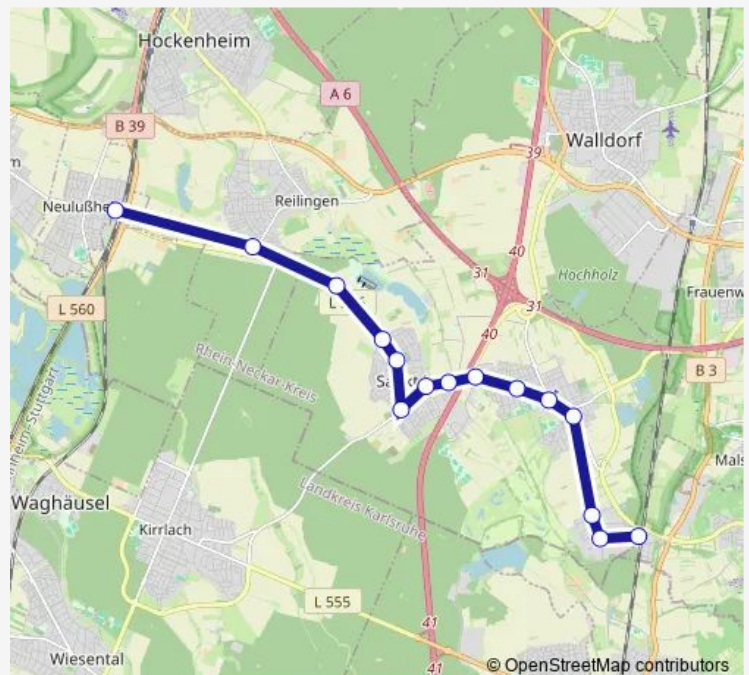

Tuesday 05:37-20:07

Wednesday 05:37-20:07

Thursday 05:37-20:07

Friday 05:37-20:07

Saturday —

Sunday —

Route info

Direction: Rot-Malsch, Bahnhof

Stops: 15

Trip Duration: 0 hour 30 min

719

BusMaps

Direction

Neulußheim, Bahnhof — Rot-Malsch, Bahnhof

15 stops

[Open route schedule](#)