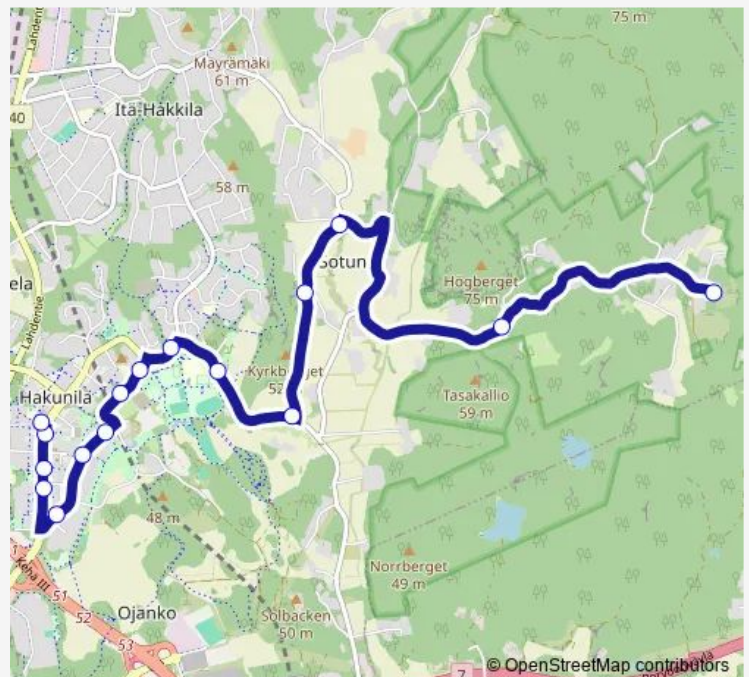

### Route schedule

Kimokujan koulu — Nybyggetinkuja

Monday 11:27

Tuesday 07:35-15:50

Wednesday 16:30

Thursday 06:28-09:09

Friday 07:05-17:10

Saturday 09:15-14:20

### Route info

Direction: Kimokujan koulu

Stops: 14

Trip Duration: 0 hour 15 min

719 — Nybygget-Hakunila