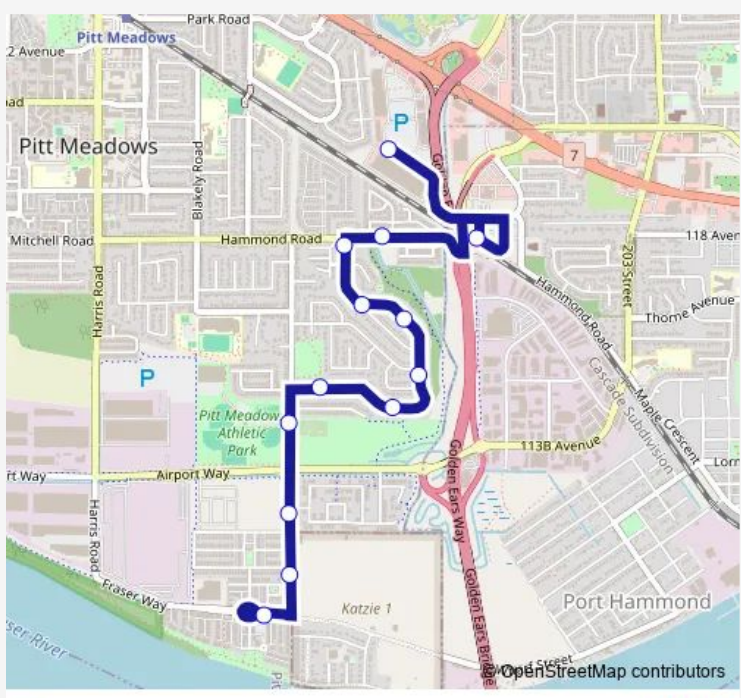

Bus 719 Meadowtown/Fraser Way

[Go to website](#)

Direction
 Eastbound Fraser Way @ Bay Mill Rd — Eastbound Mall Access Rd @ Meadowtown Centre
 11 stops
[Open route schedule](#)

- Eastbound Fraser Way @ Bay Mill Rd
- Northbound Bonson Rd @ 114b Ave
- Eastbound S Wildwood Cres @ 19800 Block
- Northbound Wildwood Cres @ Wildwood Place
- Westbound N Wildwood Cres @ 19800 Block
- Eastbound Hammond Rd @ Wildwood Cres
- Eastbound Hammond Rd @ Albertan St
- Maple Meadows Station @ Bay 5
- Westbound Dunn Ave @ Maple Meadows Way
- Northbound Mall Access Rd @ Meadowtown Centre
- Eastbound Mall Access Rd @ Meadowtown Centre

Route schedule

Eastbound Fraser Way @ Bay Mill Rd — Eastbound Mall Access Rd @ Meadowtown Centre

Monday	05:38-15:32
Tuesday	05:38-15:32
Wednesday	05:38-15:32
Thursday	05:38-15:32
Friday	05:38-15:32
Saturday	09:35-19:35
Sunday	—

Route info

Direction: Eastbound Fraser Way @ Bay Mill Rd

Stops: 11

Trip Duration: 0 hour 12 min

719 — Meadowtown/Fraser Way **BusMaps**

Direction

Eastbound Mall Access Rd @ Meadowtown Centre —
Eastbound Fraser Way @ Bay Mill Rd

13 stops

[Open route schedule](#)

Eastbound Mall Access Rd @ Meadowtown Centre

Maple Meadows Station @ Bay 1

Westbound Hammond Rd @ Springdale Dr

Southbound N Wildwood Cres @ Hammond Rd

Southbound N Wildwood Cres @ Wildwood Place