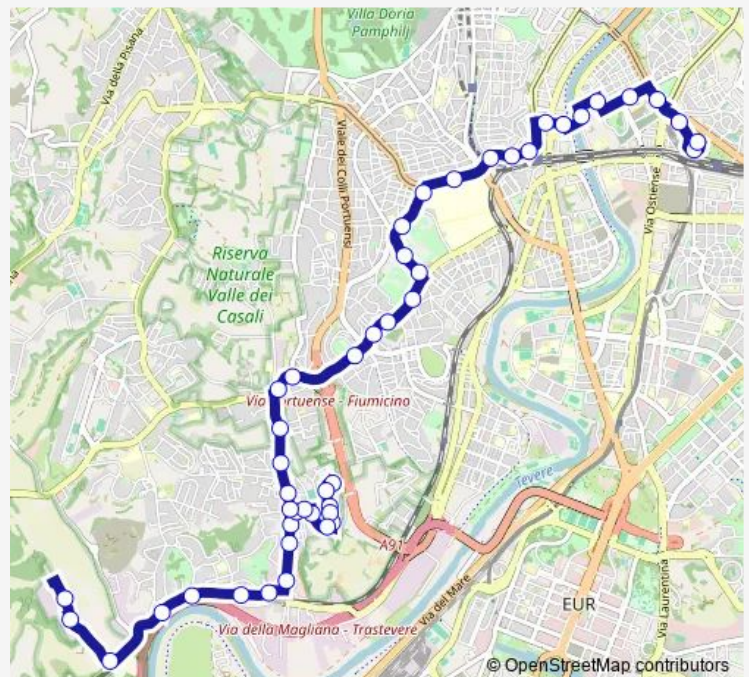

Thursday 05:07-24:00

Friday 05:07-24:00

Saturday 05:04-24:00

Sunday 05:07-07:53

Route info

Direction: CANDONI/RIMESSA ATAC

Stops: 46

Trip Duration: 0 hour 47 min

719

BusMaps

Trullo/Vigna Consorti

Trullo/Lamporecchio

Portuense/Trullo

Portuense/Casaletto

Portuense/Villa Flora

Portuense/LA Loggia