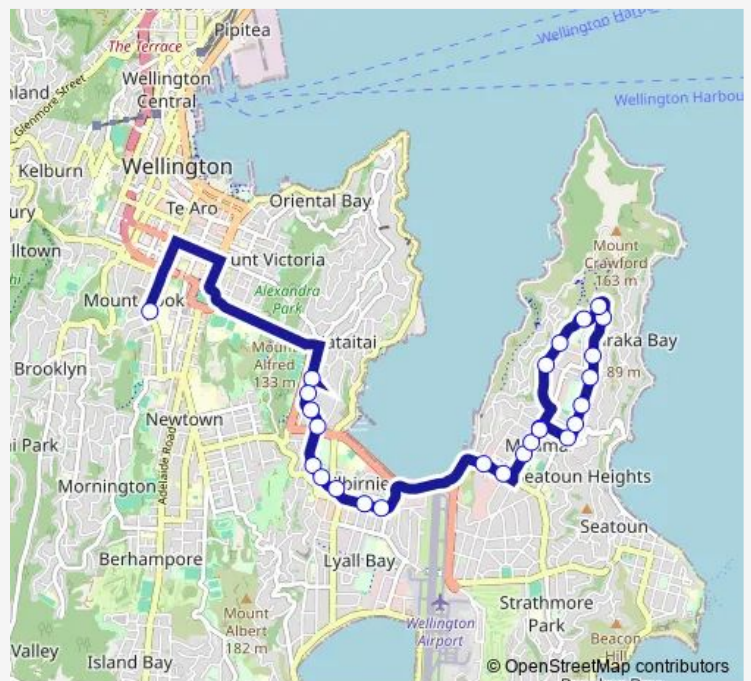

Wellington High School (school stop)

Moxham Avenue at Raupo Street (near 87)

Kilbirnie School - Moxham Avenue

Kupe Street at Hamilton Road

Hamilton Road at Wellington Road (near 115)

Wellington Regional Aquatic Centre

Park Road at Rotherham Terrace (near 91)

Rotherham Terrace at Darlington Road

Darlington Road at Puriri Street (near 33)

Darlington Road (near 65)

Darlington Road at Camperdown Road

Miramar - Darlington Road (near 155)

Route schedule

Wellington High School (school stop) — Park Road at Rotherham Terrace (near 86)

Monday	15:30
Tuesday	15:30
Wednesday	15:30
Thursday	15:30
Friday	15:30
Saturday	—
Sunday	—

Route info

Direction: Wellington High School (school stop)

Stops: 26

Trip Duration: 0 hour 26 min

Darlington Road (near 215)

Darlington Road opposite Maupuia Park

Miramar North Road at David Farrington Park

Miramar North Road (near 98)

Miramar North Road (near 56)

Park Road at Rotherham Terrace (near 86)