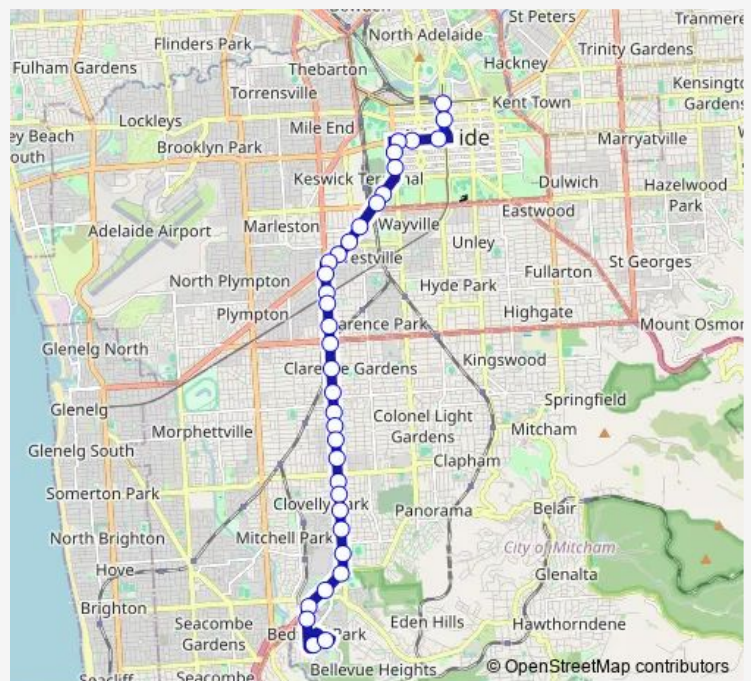

Stop 8 South Rd - East side

Stop 9 South Rd - East side

Stop 10 South Rd - East side

Stop 11 South Rd - East side

Stop 12 South Rd - East side

Stop 13 South Rd - East side

Route schedule

Stop B1 King William St - East side — Zone B Flinders University Interchange

Monday 07:39-18:01

Tuesday 07:39-18:01

Wednesday 07:39-18:01

Thursday 07:39-18:01

Friday 07:39-18:01

Saturday —

Sunday —

Route info

Direction: Stop B1 King William St - East side

Stops: 35

Trip Duration: 0 hour 36 min

719 — Flinders Medical Centre to City

Stop 14 South Rd - East side

Stop 15 South Rd - East side

Stop 16 South Rd - East side

Stop 27 Main South Rd - South East side

Zone A Flinders Medical Centre

Stop 26D University Dr - West side

Zone B Flinders University Interchange

Direction

Zone A Flinders Medical Centre — Stop Y2 King William St - West side